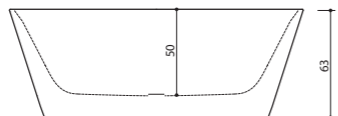

170 x 81 x 63 cm / 270 l / 115 kg