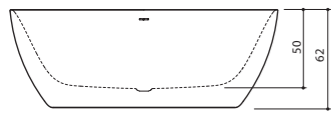

169 x 84 x 62 cm / 280 l / 90 kg