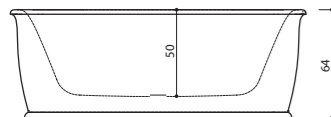

168 x 75 x 64 cm / 250 l / 115 kg