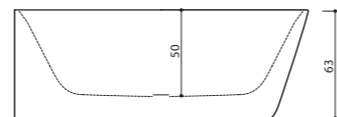

170 x 81 x 63 cm / 270 l / 100 kg