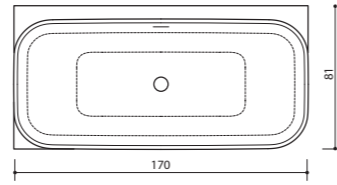

170 x 81 x 63 cm / 270 l / 100 kg