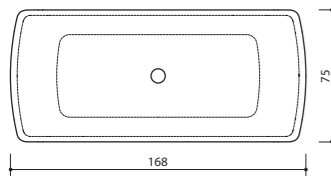

## STANDARD PROGRAM

- › Tabletop up to 200 cm
- › Fixed basin position(s)
- › Centered basin: 60-160 cm
- › Right basin: 90-200 cm
- › Left basin: 90-200 cm
- › Dual-basin: 120, 140, 160 cm
- › One integrated basin type 48x32 cm (large rectangular)

## CUSTOM PROGRAM

- › Tabletop up to 300 cm
- › Freedom in basin(s) positioning
- › Maximum 5 basins in a tabletop
- › Five different basin types:
  - large rectangular (50x32 cm)
  - small rectangular (48x26,5 cm)
  - oval (50x32 cm)
  - round (Ø 40 cm)
  - extra large rectangular (55x40 cm)
  - extra wide rectangular (65x32 cm)

### CADE

169 x 84 x 62 cm / 280 l / 90 kg

### EPOQUE

168 x 75 x 64 cm / 250 l / 115 kg