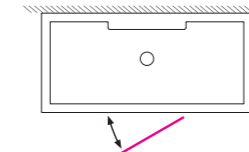

Placement options:

Left (L)

Right (R)