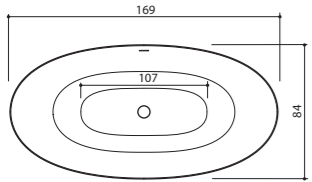

169 x 84 x 62 cm / 280 l / 90 kg