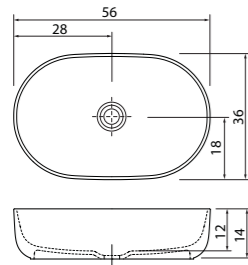

### Glass options:

T1 - Transparent safety glass 6 mm  
T2 - Toned grey safety glass 6 mm

## NEO O

56 x 36 x 14 cm