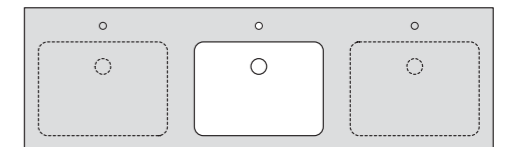

CUSTOM PROGRAM

- › Tabletop up to 300 cm
- › Freedom in basin(s) positioning
- › Maximum 5 basins in a tabletop
- › Five different basin types:
  - large rectangular (50x32 cm)
  - small rectangular (48x26,5 cm)
  - oval (50x32 cm)
  - round (Ø 40 cm)
  - extra large rectangular (55x40 cm)
  - extra wide rectangular (65x32 cm)