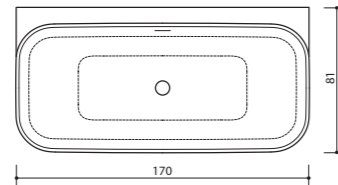

170 x 81 x 63 cm / 270 l / 115 kg