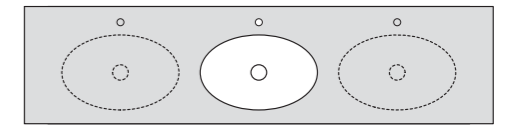

CUSTOM PROGRAM

- › Tabletop up to 300 cm
- › Freedom in basin(s) positioning
- › Maximum 5 basins in a tabletop
- › Five different basin types:
  - large rectangular (50x32 cm)
  - small rectangular (48x26,5 cm)
  - oval (50x32 cm)
  - round (Ø 40 cm)
  - extra large rectangular (55x40 cm)
  - extra wide rectangular (65x32 cm)