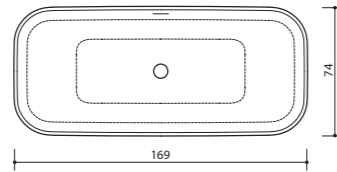

169 x 74 x 63 cm / 270 l / 120 kg