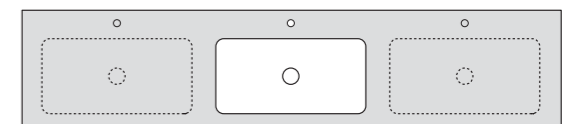

CUSTOM PROGRAM

- › Tabletop up to 300 cm
- › Freedom in basin(s) positioning
- › Maximum 5 basins in a tabletop
- › Five different basin types:
  - large rectangular (50x32 cm)
  - small rectangular (48x26,5 cm)
  - oval (50x32 cm)
  - round (Ø 40 cm)
  - extra large rectangular (55x40 cm)
  - extra wide rectangular (65x32 cm)