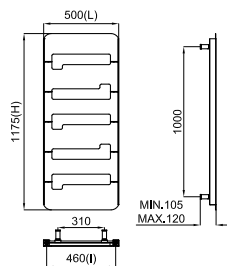

# LOUNGE

designed by Simone Micheli

AL 500x1175 mm.

AL 500x1375 mm.

L mm	500
I mm	460
H mm	1175
Tube N°	6
Watt ΔT = 50 K	483
Watt ΔT = 30 K	259
Resist. W	-
Fij. N°	4

L mm	500
I mm	460
H mm	1375
Tube N°	7
Watt ΔT = 50 K	547
Watt ΔT = 30 K	288
Resist. W	-
Fij. N°	4