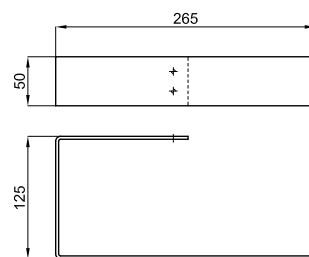

100341843 белый матовый 0.48 132,00 €

100341845 чёрный 0.48 132,00 €

TERRA - Крючок

100341846 белый матовый 0.88 333,00 €

100341847 чёрный 0.88 333,00 €

TERRA - Держатель полотенец 30 см.

Эти модели, не подходят для моно-трубных систем

Включает пульт управления.