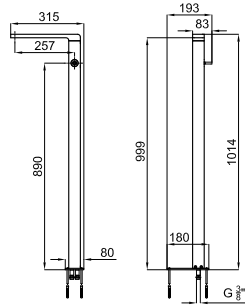

LOUNGE

designed by Simone Micheli

		100063517		хром		9.95	2.196,00 €
		100073040		белый		9.95	2.500,00 €
		100333734		чёрный		9.95	2.974,00 €

Однорычажный смеситель для раковины, монтируемый в пол. Связь 3/8". Включает аэратор. Пропускная способность при 3 барах 12,23 л/мин.

		100063519		хром		1.81	729,00 €
		100073042		белый		1.81	888,00 €
		100333733		чёрный		1.81	1.040,00 €
		100210956		медь		1.81	1.173,00 €
		100208750		титан		1.81	1.173,00 €

Однорычажный смеситель для биде с картриджем Ø25 мм. Связь 3/8". Длина шлангов 470 мм. Без клапана слива. Пропускная способность при 3 барах 7,6 л/мин.