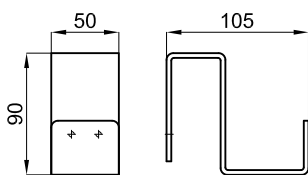

100341843 белый матовый 0.48 132,00 €

100341845 чёрный 0.48 132,00 €

TERRA - Крючок

100341846 белый матовый 0.88 333,00 €

100341847 чёрный 0.88 333,00 €

TERRA - Держатель полотенец 30 см.

Эти модели, не подходят для моно-трубных систем

Включает пульт управления.