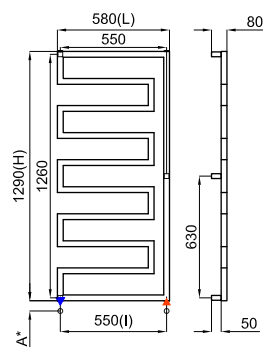

AC

580x1290 mm.

	●	●
L mm	580	580
I mm	550	550
H mm	1290	1290
Tube N°	10	10
Watt ΔT = 50 K	342	573
Watt ΔT = 30 K	180	298
Resist. W	-	-
Fij. N°	3	3

(.)	100346753	● хром	11 30	2.092,00 €
	100346754	● чёрный	11 30	1.057,00 €
EL	100346761	● хром	17 30	2.436,00 €
	100346765	● чёрный	17 30	1.370,00 €
ML	100346763	● хром	17 30	2.476,00 €
	100346767	● чёрный	17 30	1.428,00 €

Дополнительные элементы, входящие в комплект: