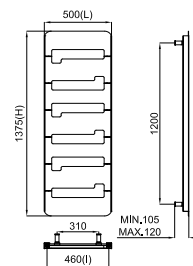

# LOUNGE

designed by Simone Micheli

AL 500x1175 mm.

AL 500x1375 mm.

L mm	500
I mm	460
H mm	1175
Tube N°	6
Watt ΔT = 50 K	483
Watt ΔT = 30 K	259
Resist. W	-
Fij. N°	4

L mm	500
I mm	460
H mm	1375
Tube N°	7
Watt ΔT = 50 K	547
Watt ΔT = 30 K	288
Resist. W	-
Fij. N°	4