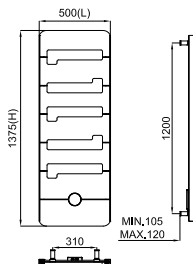

L mm	500
I mm	-
H mm	1375
Tube N°	7
Watt ΔT = 50 K	-
Watt ΔT = 30 K	-
Resist. W	600
Fij. N°	4

ET 100344805 60 ● чёрный 13.95 40 2.751,00 €

ET 100344807 60 ● чёрный 15.85 40 2.874,00 €