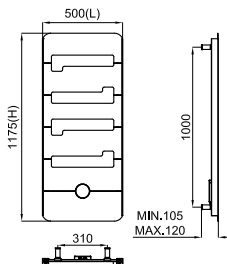

L mm	500
I mm	-
H mm	1175
Tube N°	6
Watt ΔT = 50 K	-
Watt ΔT = 30 K	-
Resist. W	600
Fij. N°	4