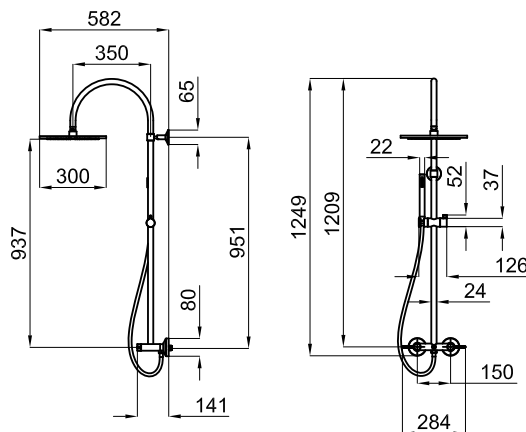

# LIGNAGE

designed by Ramón Esteve

125h x 30 x 58

L 103 cm  
W 41 cm  
H 10 cm

0.04 m<sup>3</sup>

EX

100280346

хром