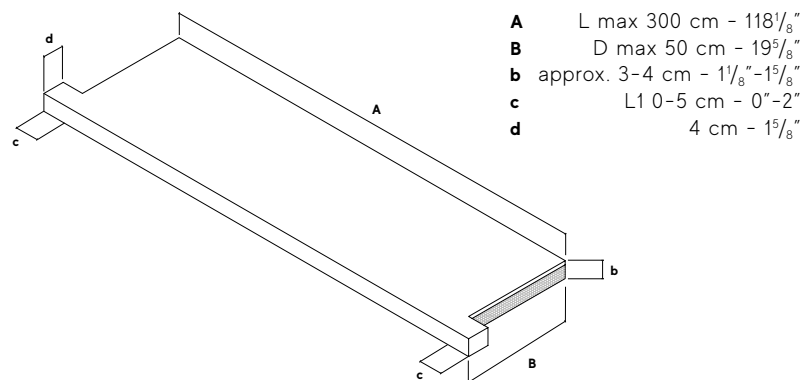

Outdoor trim tiles ± 20 mm

Marvel Round Sensitech SP * ♦ ♦ ✓
33x120 cm - 13"x47¹/₄"

Marvel Costa Design Sensitech SP * ✓
33x120 cm - 13"x47¹/₄"

Marvel Elemento L Sensitech SP * ♦ ♦ ✓
33x120 cm - 13"x47¹/₄"

Marvel Alzata Sensitech SP * ✓
20x120 cm - 7⁷/₈"x47¹/₄"

Marvel Top Sensitech SP * ✓
30x120 cm - 11³/₄"x47¹/₄"

* Available in / Disponibile in Calacatta Meraviglia Hammered, Calacatta Bernini Hammered, Grigio Elegante Hammered
✓ These parts are supplied to order / I pezzi sono disponibili su ordinazione
♦ Right-left angular elements are available / Sono disponibili gli elementi angolari dx/sx

Outdoor Porcelain tiles ± 20 mm

Windowsill / Threshold

Davanzale / Soglia

Reinforcement: expanded continuous panel
Rinforzo: pannello continuo espanso

Thermal conductivity of the insulation
Conducibilità termica dell'isolante 0,0323

Insulating and waterproof system
Sistema coibentante e impermeabile

Sensitech

SAFE. SOFT. SMART.

INDOOR & OUTDOOR CONTINUITY

SOFT TO THE TOUCH

EXTREMELY SAFE

HYGIENIC AND EASY TO CLEAN

LONG-LASTING QUALITIES