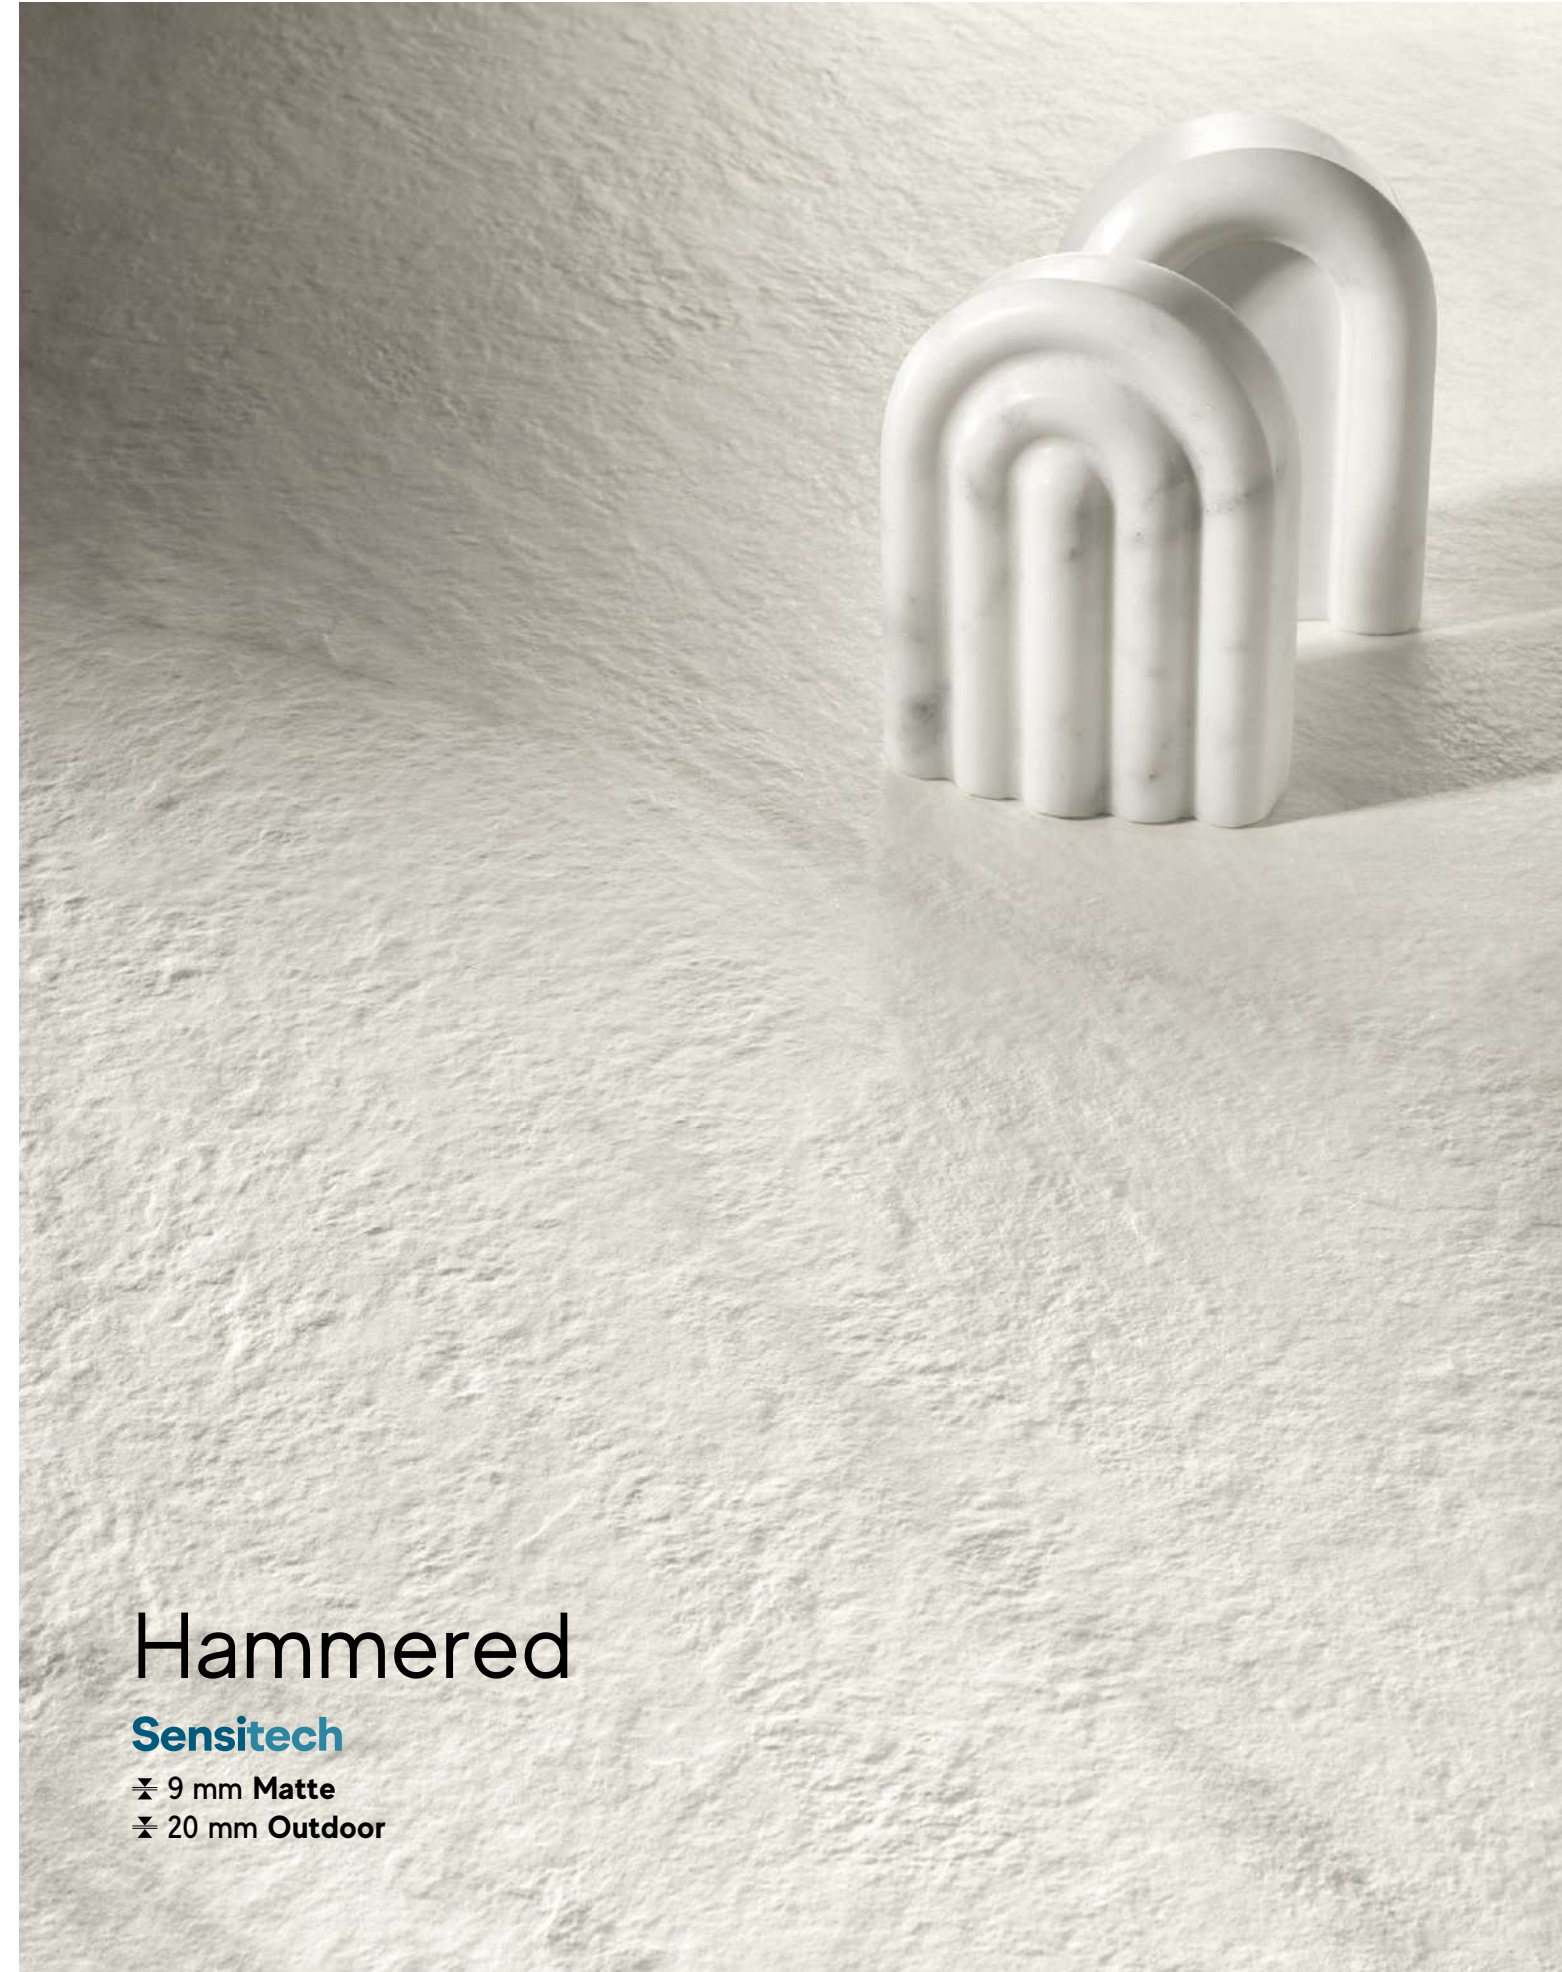

Hammered

Sensitech

✂ 9 mm **Matte**

✂ 20 mm **Outdoor**

INDEX

INSPIRATION

DIAMOND DECOR
DESIGNED BY
ZAHA HADID
ARCHITECTS

IMAGE
GALLERY

SURFACE
RANGE &
TECHNICAL
SPECS

ENJOY
THE VIDEO