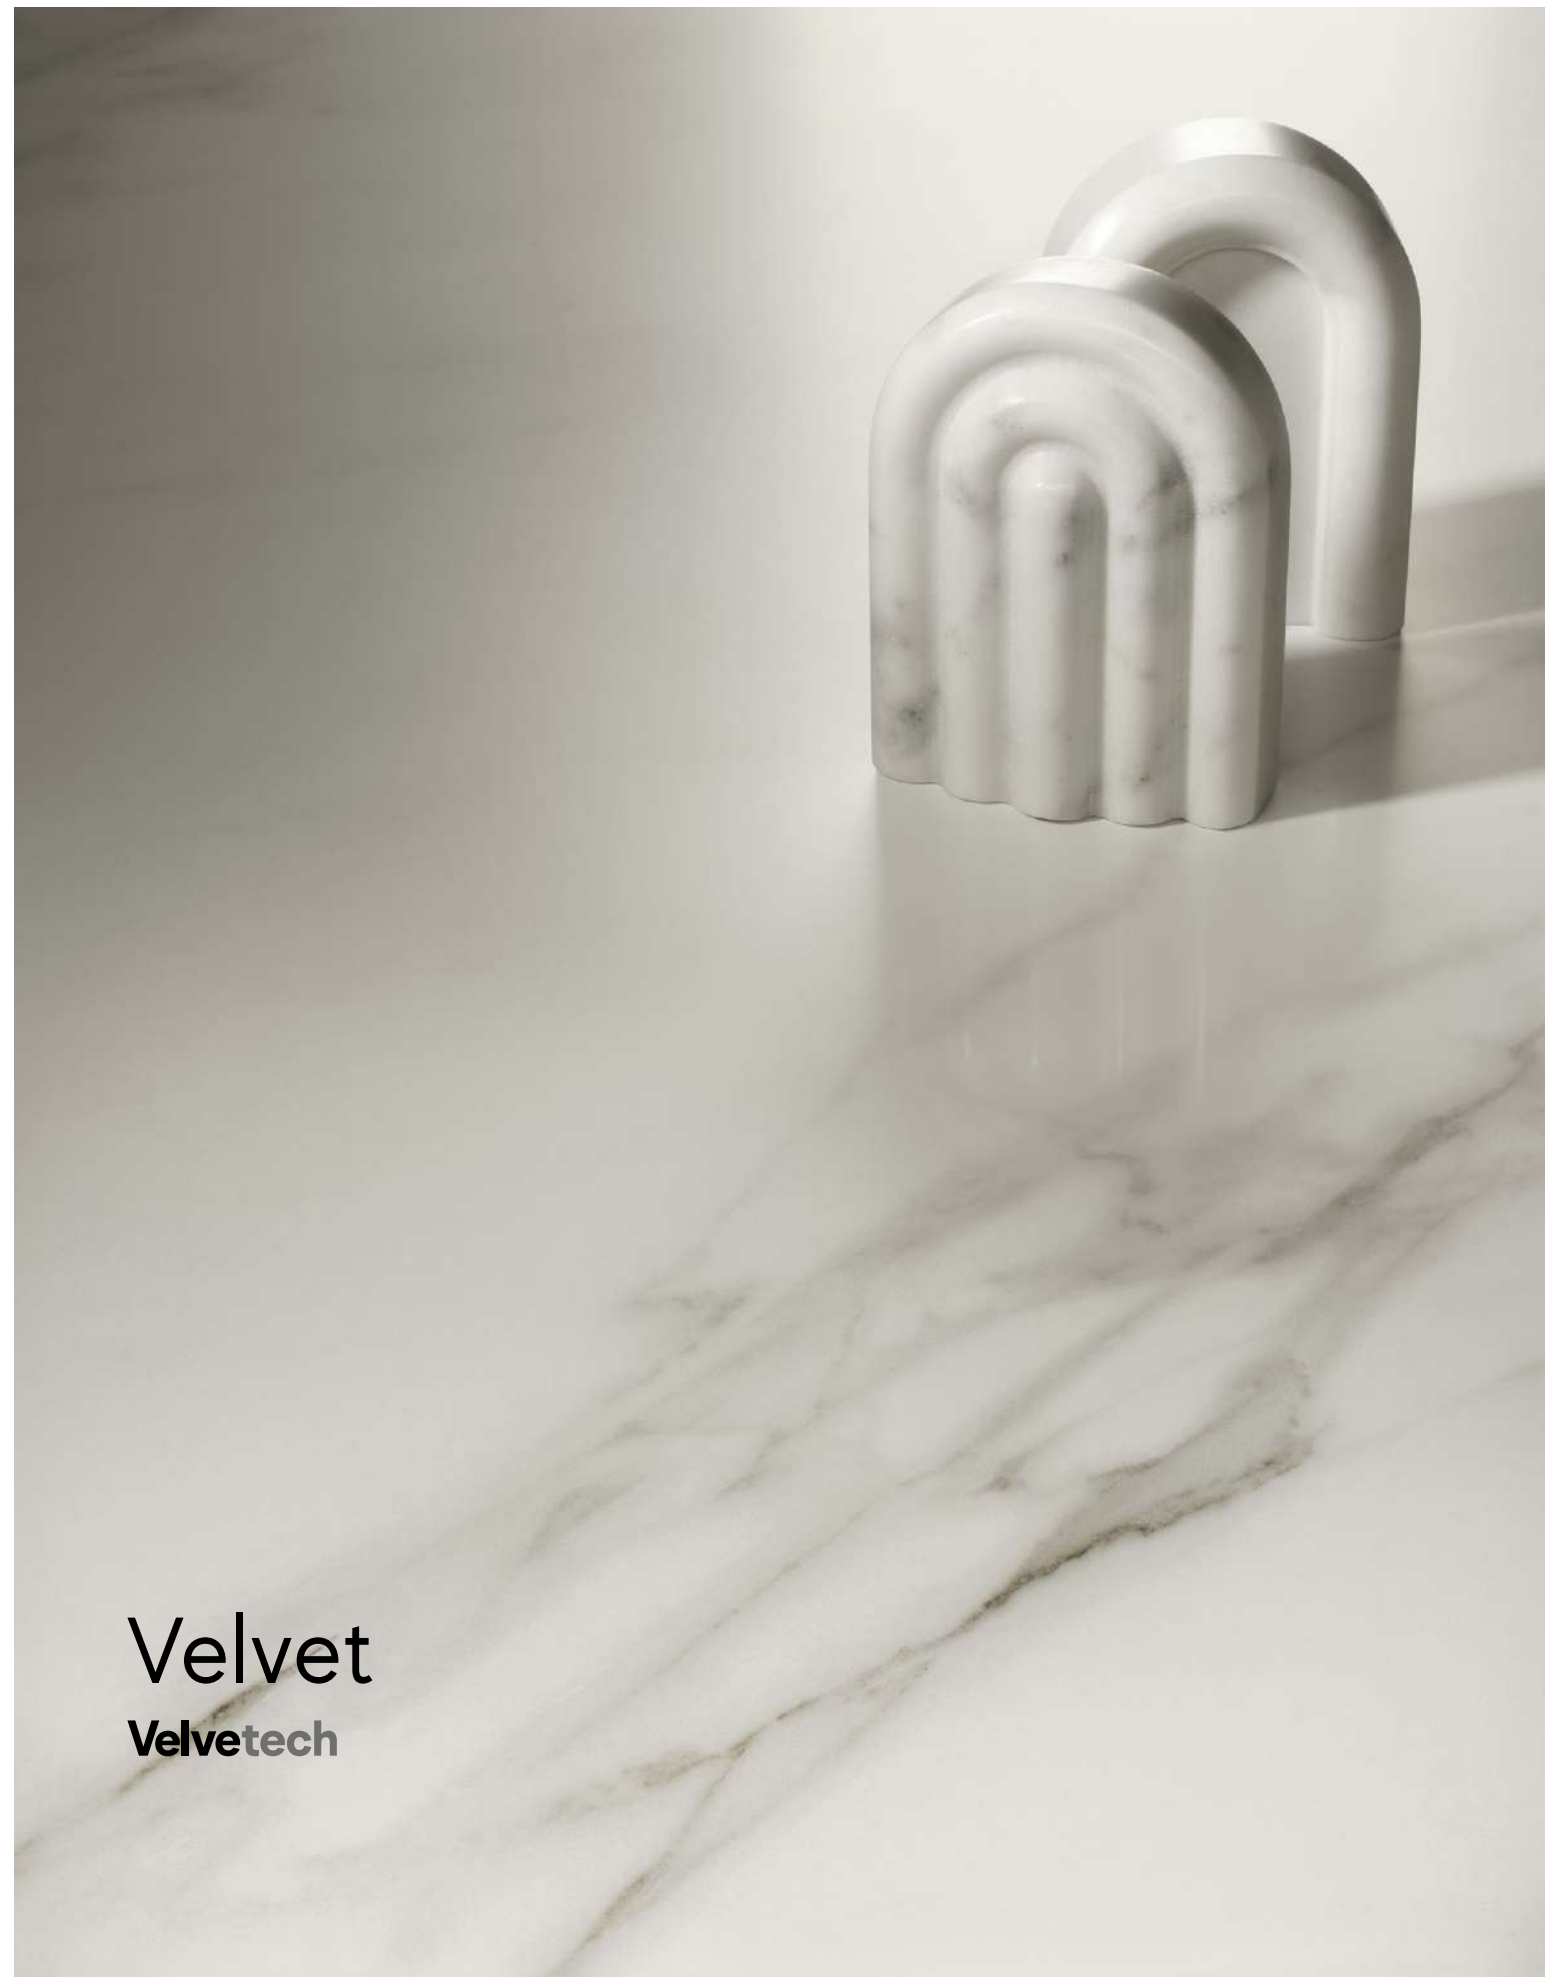

SURFACE
RANGE &
TECHNICAL
SPECS

ENJOY
THE VIDEO

Matte
Sensitech

Velvet
Velvtech

INDEX

INSPIRATION

DIAMOND DECOR
DESIGNED BY
ZAHA HADID
ARCHITECTS

IMAGE
GALLERY