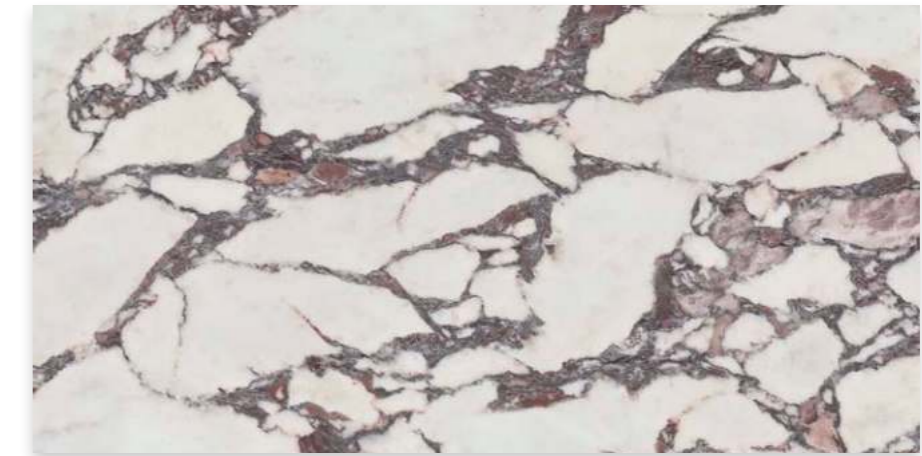

lux VIOLA

CR. LUX
GRES PORCELÁNICO RECTIFICADO-GRANILLA PULIDA
RECTIFIED PORCELAIN TILES-POLISHED GRANILLA
GRÈS CÉRAMÉ RECTIFIÉE - GRANILLA POLI

MATERIA

Formatos / Sizes / Formats

120x120
47,24"x47,24"

▼ 10,2 mm
▲

REC.

60x120
23,62"x47,24"

▼ 10,5 mm
▲

REC.

30x30 (5x5)
11,81"x11,81"

REC.

Malla Lux Grotta Oro 32,5x22,5

Códigos / Codes / Codes

Lux Viola				PEI4
● 60x120	Rec.	M132	046.869.0001.11342	Ⓜ
● 120x120	Rec.	M185	046.120.0001.11342	Ⓜ
Malla Lux Viola				
● 32,5x22,5		P46	086.297.0001.11342	Ⓜ
● 30x30 (5x5)		M235	086.281.0001.11342	Ⓜ

Empaquetado / Packaging / Emballage

Formato	pz/cj	m²/cj	cj/pl	m²/pl	kg/cj	kg/pl
60x120	2	1,44	32	46,08	34,50	1,129,00
120x120	1	1,44	36	51,84	38,40	1,422,40
30x30	11	1,00	42	42,00	23,00	986,00
32,5x22,5	9	-	-	-	13,50	-

Piezas especiales / Special pieces / Pièces especiales

*PELDAÑO GRADONE	*ÁNGULO GRADONE	*RODAPIE C/ROMO