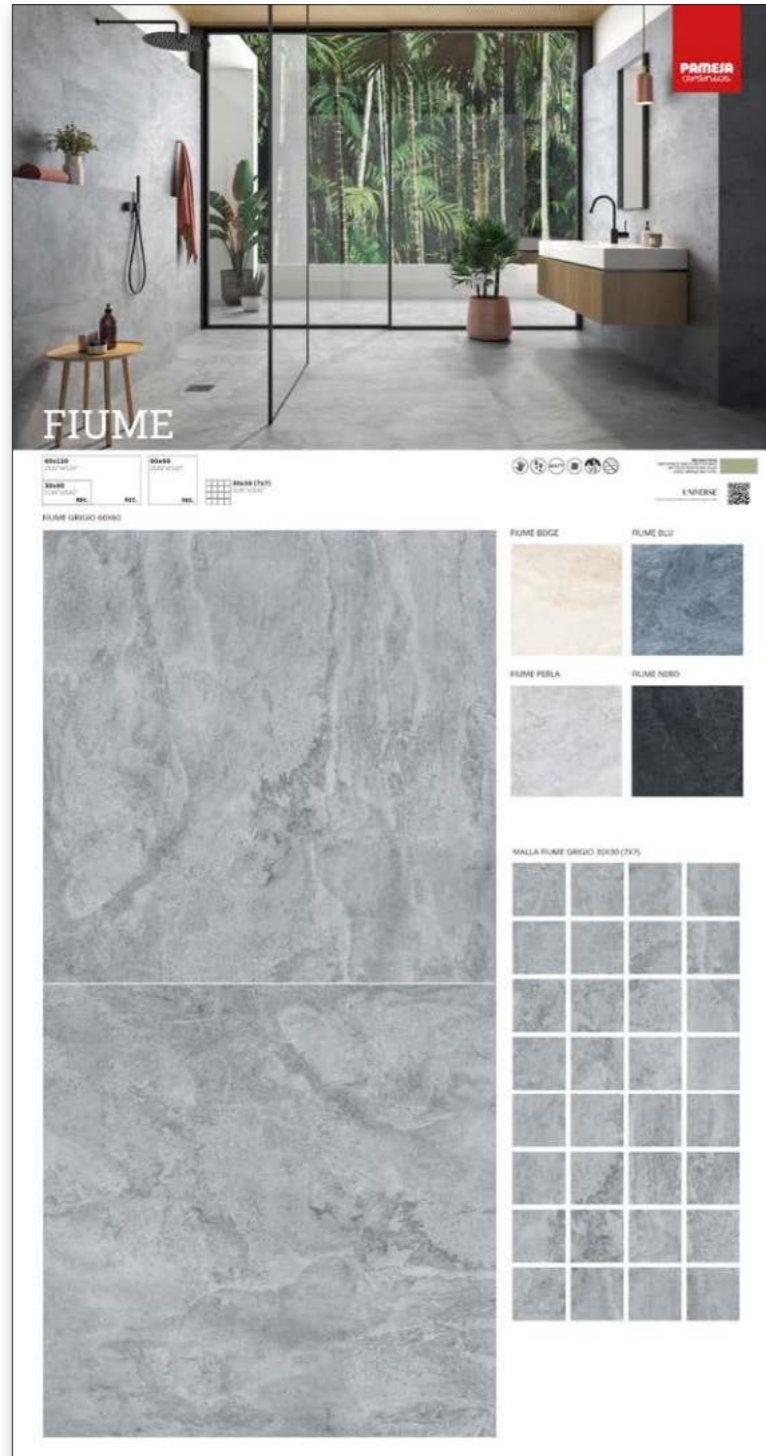

PANELES ESTÁNDAR
1005x1924mm