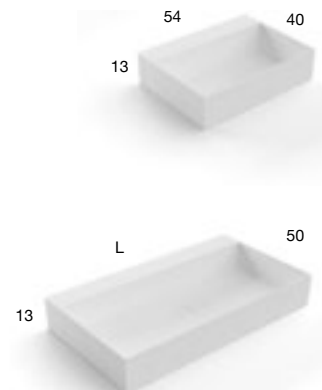

<i>p</i>	<i>l</i>	<i>art.</i>
40	54	GESTOMOOD54
50	63	GESTOMOOD63
	90	GESTOMOOD90
	108	GESTOMOOD108
	126	GESTOMOOD126

Lavabo rettangolare sopra piano o da parete in Flumood o Colormood, completo di piletta con scarico libero e raccordo per sifone.
Optional: Troppopieno.

*Rectangular top mount or wall mount Flumood or Colormood sink complete with drain pipe fitting and open plug.
Optional: Overflow.*