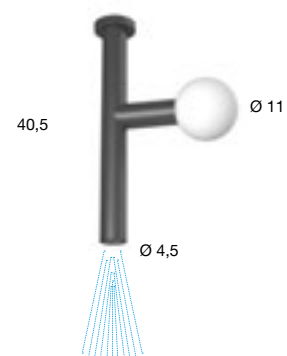

25,5

<i>h</i>	<i>p</i>	<i>l</i>	<i>art.</i>
40,5	11	25,5	APOLLO3

Soffione a soffitto in ottone, completo di illuminazione a LED con accensione automatica simultanea all'erogazione dell'acqua e spegnimento posticipato di 120 sec. Comprensivo di trasformatore. Struttura nelle finiture disponibili.

Brass ceiling showerhead complete with LED lighting that automatically turns on simultaneously with the water supply and delayed switching off of 120 sec, complete with transformer. Structure in the available finishes.