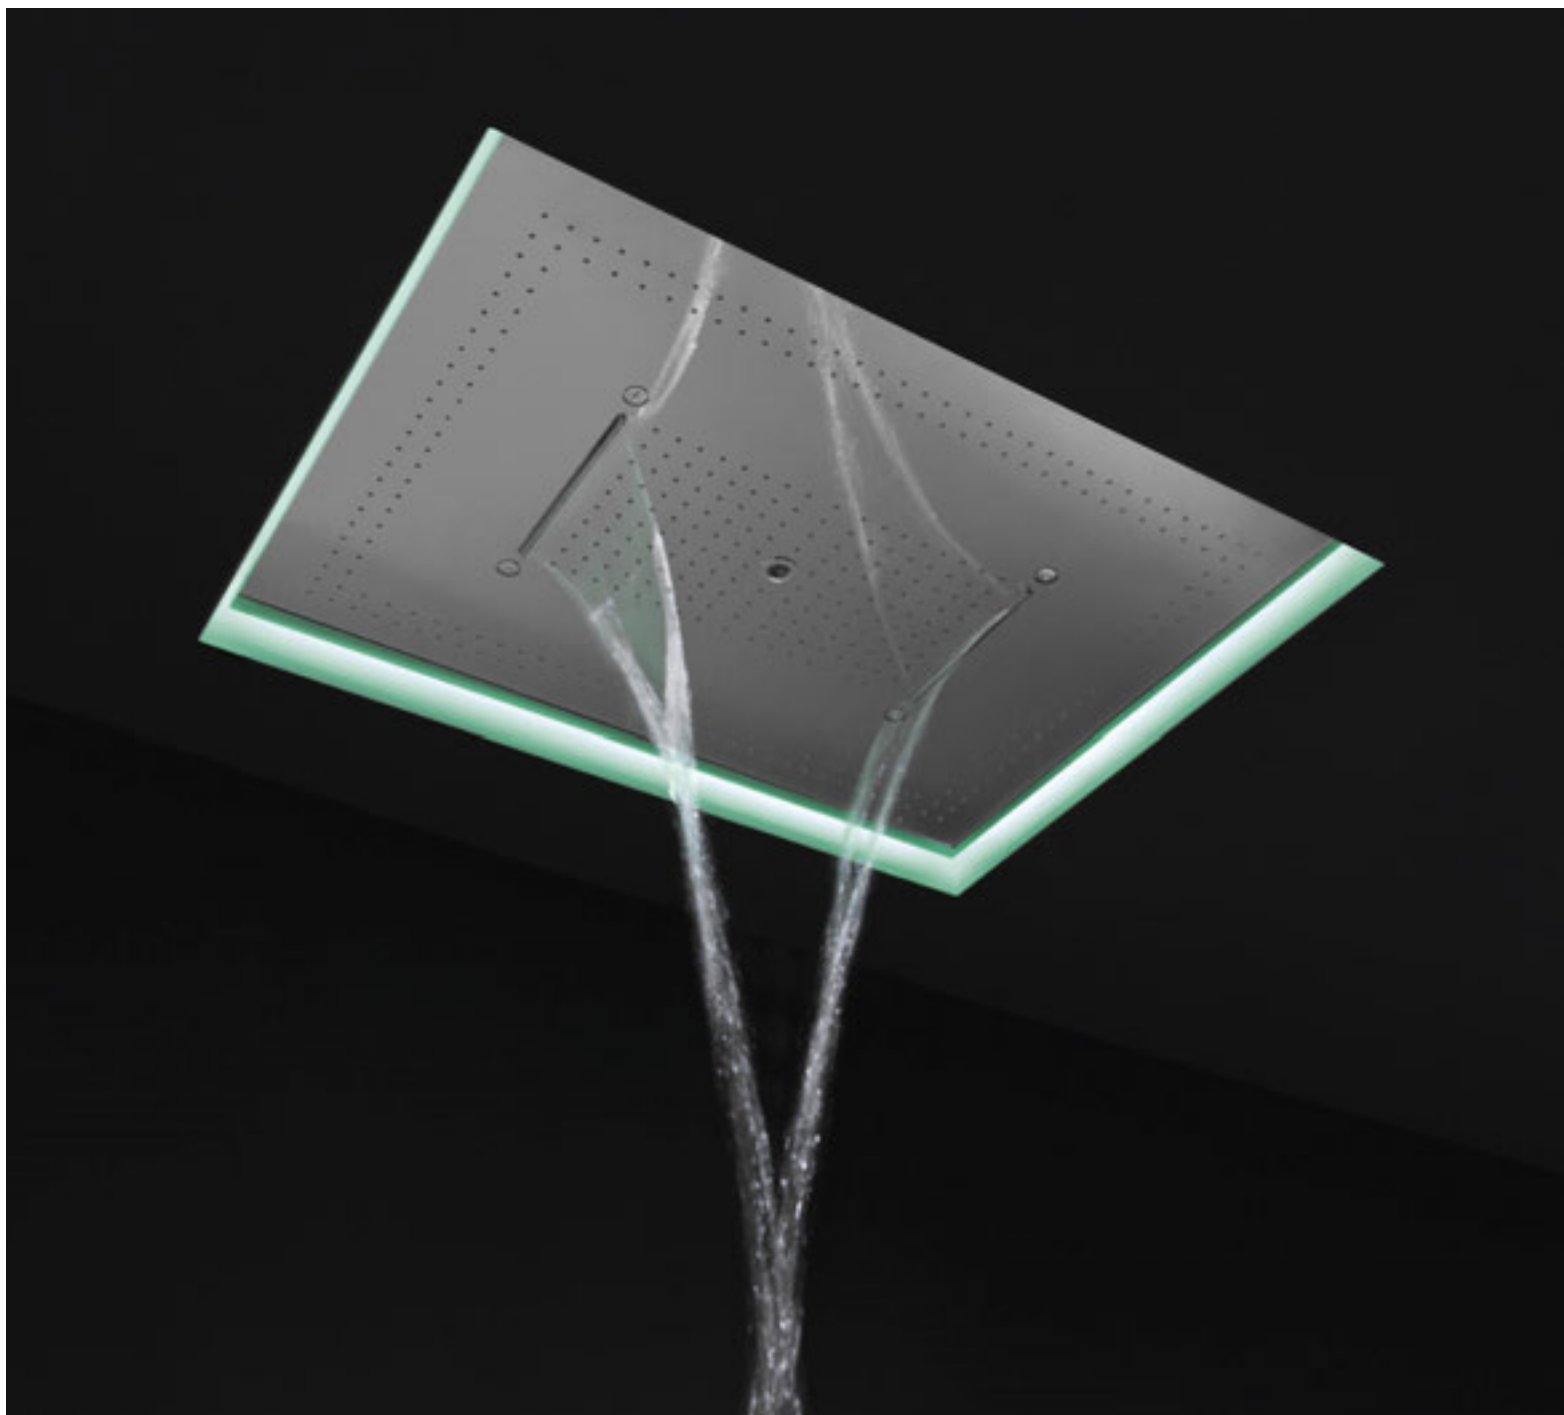

The LED version includes a waterproof remote control and transformer.

Art. METEO1

Art. METEO2

doccia perimetrale
perimeter shower

doccia centrale
central shower

chiodo
nail jet

nebulizzatori
nebulizer

<i>h</i>	<i>p</i>	<i>l</i>	<i>art.</i>
11	75	100	METEOXXL