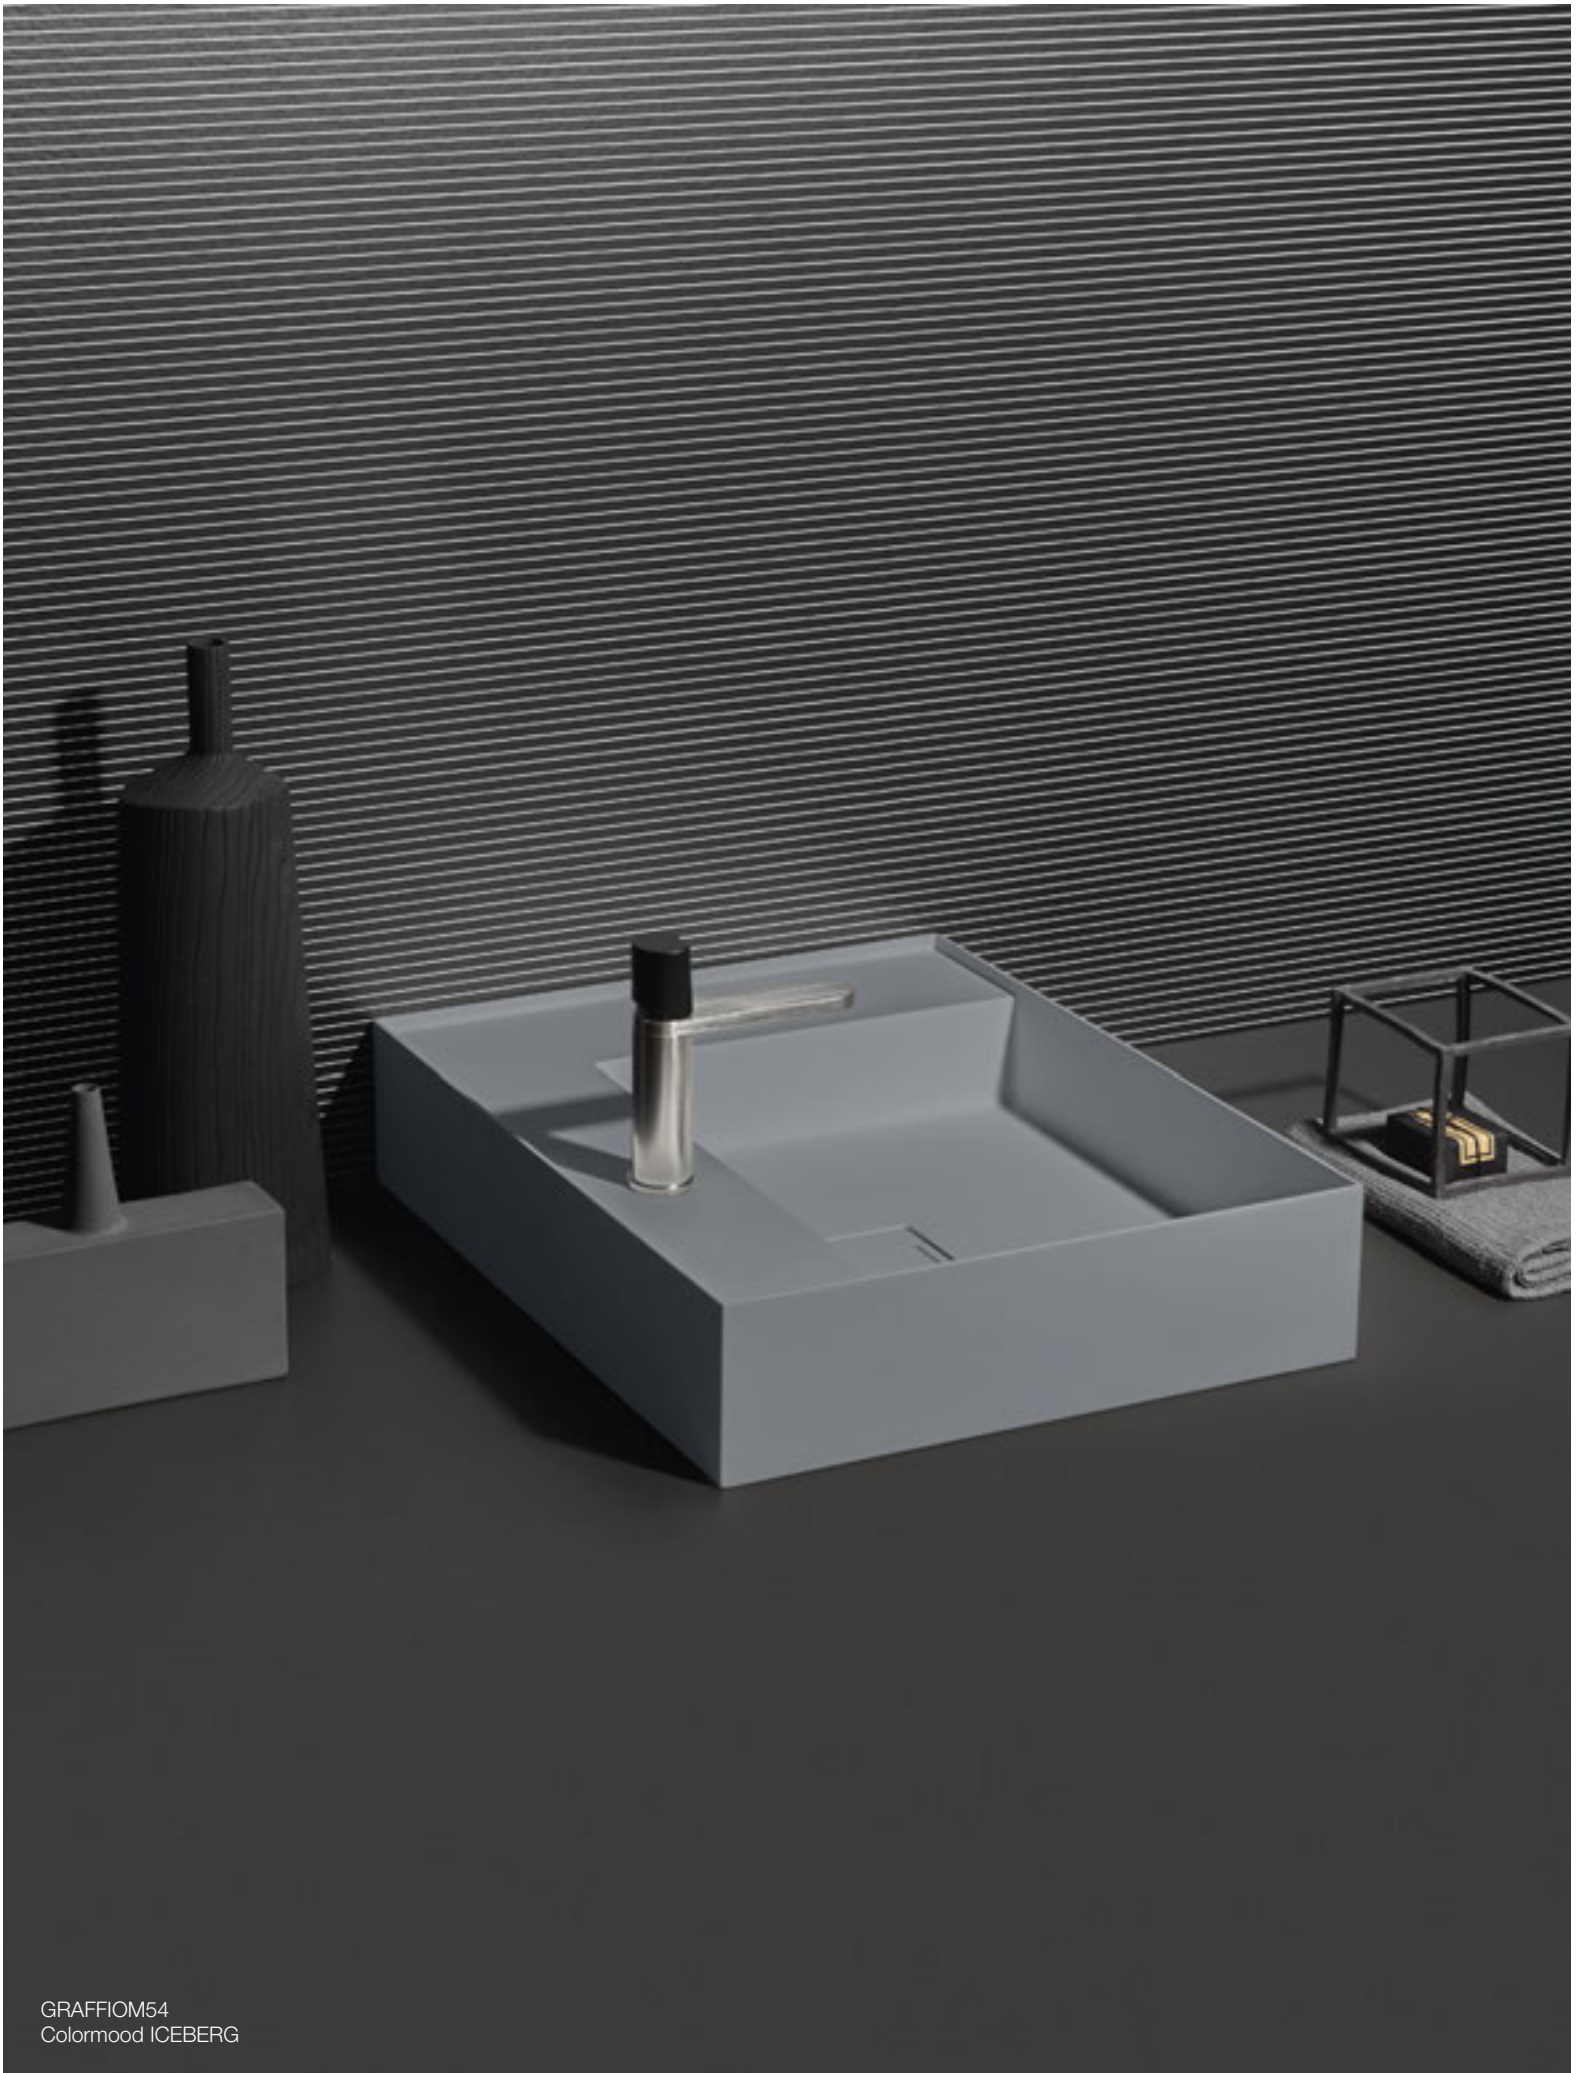

*Rectangular top mount or wall mount Flumood or Colormood sink complete with drain pipe fitting and open plug.
Optional: Overflow.*

GRAFFIOMOOD

2014

design_Mario Ferrarini

GRAFFIOM54
Colormood ICEBERG

ART. GRAFFIOM30