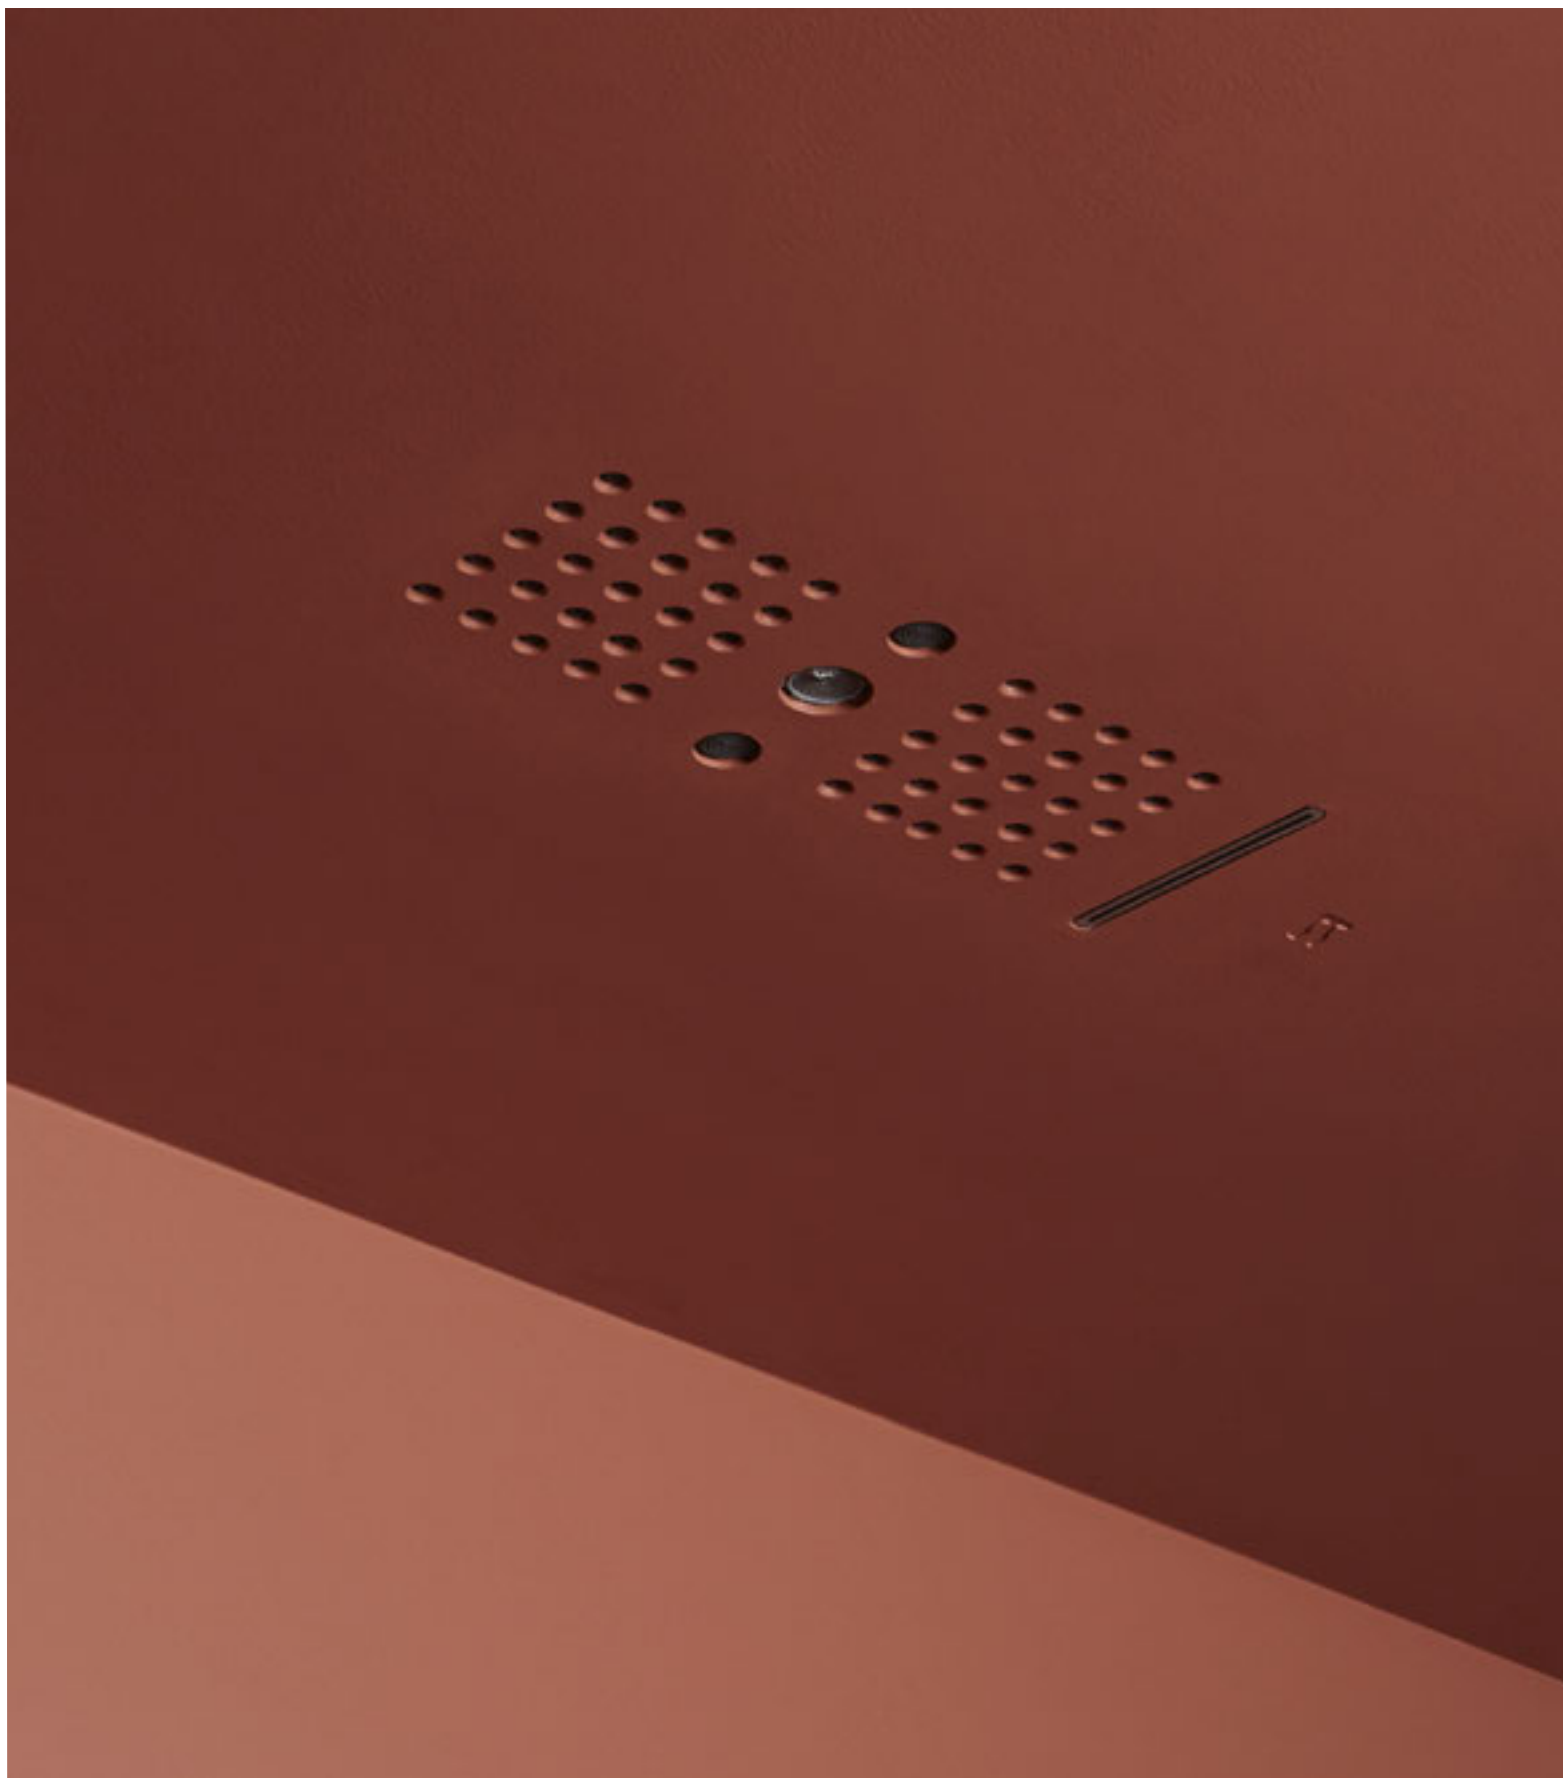

Ceiling encased showerhead in Flumood with removable nozzles for inspection. Requires high flow rate mixer.

Cascata
Waterfall

Doccia
Shower

Chiodo
Nail jet

Spray
Spray

<i>h</i>	<i>p</i>	<i>l</i>	<i>art.</i>
4	53	25	GHOST_COMBI