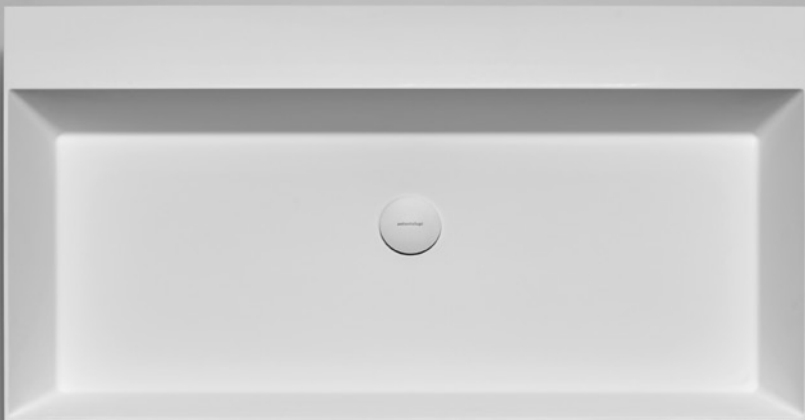

Square top mount or wall mount Flumood or Colormood sink, complete with drain pipe fitting and open plug.

GESTOMOOD

2013

design_Nevio Tellatin

ART. GESTOMOOD54

ART. GESTOMOOD63

ART. GESTOMOOD90

ART. GESTOMOOD108