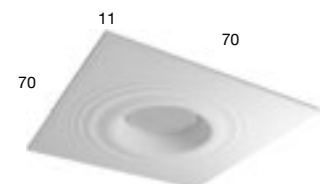

RAINDROP

2019

design_Calvi Brambilla

<i>h</i>	<i>p</i>	<i>l</i>	<i>art.</i>
11	70	70	RAINDROP

Struttura ad incasso a soffitto in Flumood con soffione in acciaio inox satinato AISI 304.

Ceiling encased Flumood frame with satin stainless steel AISI 304 showerhead.