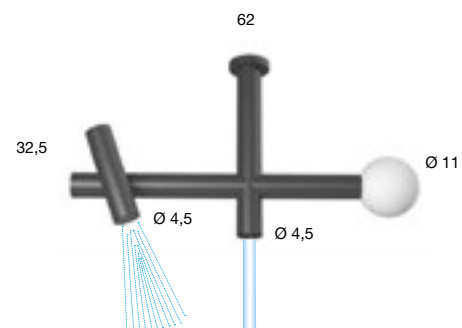

<i>h</i>	<i>p</i>	<i>l</i>	<i>art.</i>
32,5	14	62	APOLLO4

Soffione a soffitto in ottone, completo di illuminazione a LED a 2 getti, chiodo centrale e doccia laterale con inclinazione regolabile. Accensione automatica simultanea all'erogazione dell'acqua e spegnimento posticipato di 120 sec. Completo di trasformatore e piastra per fissaggio a cartongesso. Necessita di deviatore a due vie. Struttura nelle finiture disponibili.

Brass ceiling showerhead complete with LED lighting and 2 jets of water, central nail jet and side shower with adjustable inclination. The lighting automatically turns on simultaneously with the water supply and has a delayed switching off of 120 sec. Complete with transformer and fixing plate for plasterboard. Needs a two-way diverter. Structure in the available finishes.