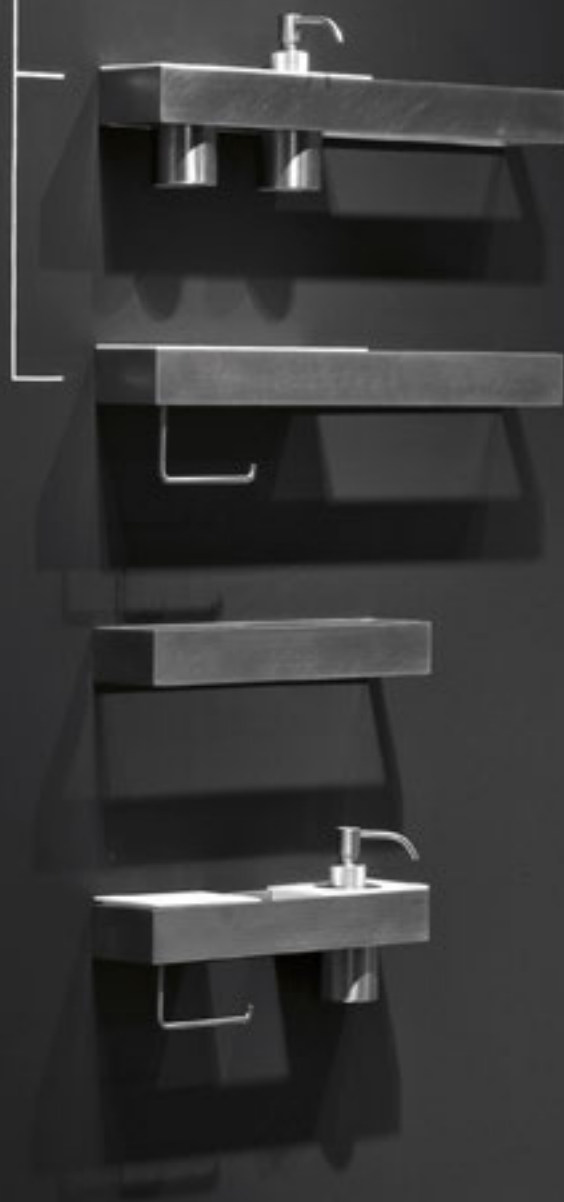

ART. HALO4B

Porta salviette con vassoio in Flumood
VENEZIANO | MARMO CARRARA

*Towel holder with tray in Flumood
"VENEZIANO" | CARRARA MARBLE*

MrWOLF

2021

design_Brian Sironi

TAPE

2003

design_Carlo Colombo

TAPE 72

TAPE 54

TAPE 45

TAPE 36

TAPE 27

TAPE ...per esempio...
...for example...

PLAY