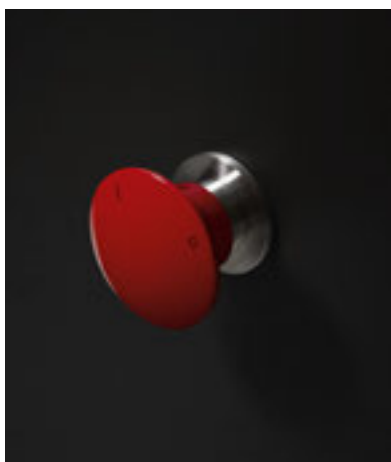

MAYDAY

<i>h</i>	<i>p</i>	<i>ø</i>	<i>art.</i>	ALTA PORTATA
10	12	7,9	MAYDAYHF	HIGH FLOW RATE

Miscelatore monocomando da incasso a parete, ad alta portata in acciaio inox satinato AISI 316/L, con manopola in acciaio inox satinato oppure in ottone finitura grafite, verniciato rosso o bianco completo di corpo ad incasso.

High flow rate single lever wall mixer in satin stainless steel AISI 316/L, with satin stainless steel, red or white lacquered brass handle or graphite, complete with concealed valve.