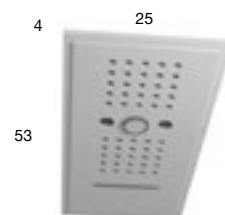

Encased ceiling showerhead in Flumood with spray, waterfall and rain shower and inspectable nozzles. Complete with LED lighting. Requires high flow rate mixer and three-way diverter.

RAINDROP

2019

design_Calvi Brambilla