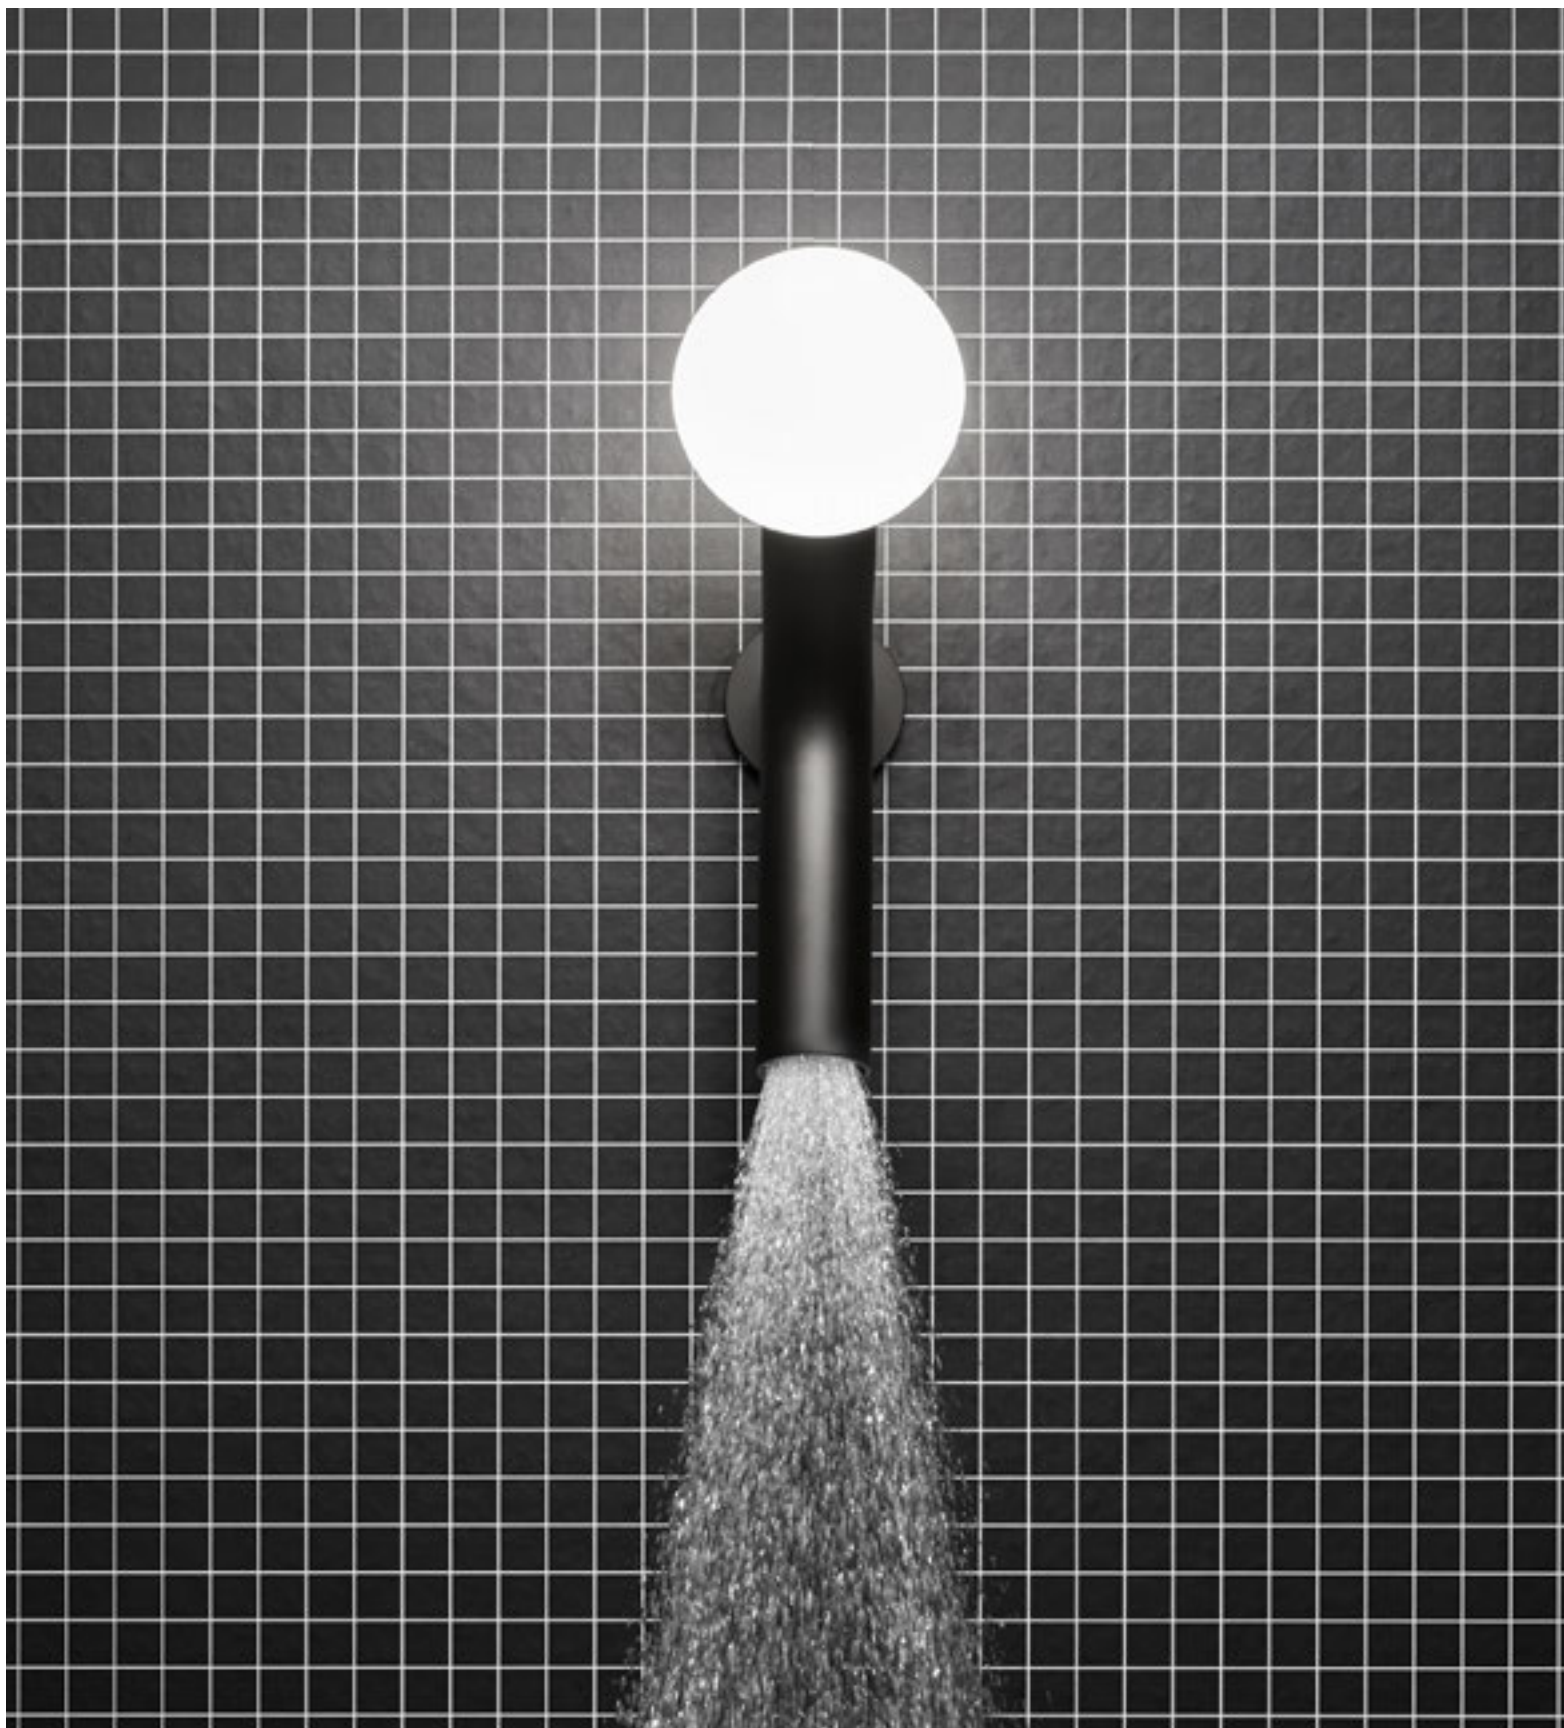

<i>h</i>	<i>p</i>	<i>l</i>	<i>art.</i>
32,5	27	11	APOLLO2

Soffione a parete in ottone, completo di illuminazione a LED con accensione automatica simultanea all'erogazione dell'acqua e spegnimento posticipato di 120 sec. Comprensivo di trasformatore. Struttura nelle finiture disponibili.

Wall-mounted brass showerhead complete with LED lighting that automatically turns on simultaneously with the water supply and delayed switching off of 120 sec, complete with transformer. Structure in the available finishes.

27