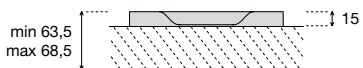

<i>h</i>	<i>p</i>	<i>l</i>	<i>art.</i>
63,5 | 68,5	167,5	167,5	OFURO2

Vasca da bagno ad angolo o centro stanza a semincasso in Flumood, completa di piletta con sistema di scarico a pressione klik-clak, sifone e tubo flessibile.
Peso vasca: 128 kg.
Capacità: 395 L.

Corner semi-encased bathtub in Flumood, complete with drain and pressure plug, siphon and flexible hose
Weight: 128 kg.
Capacity: 395 L.