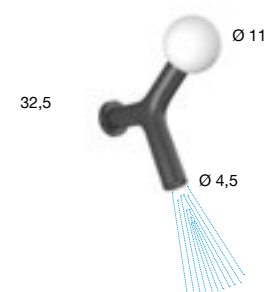

<i>h</i>	<i>p</i>	<i>l</i>	<i>art.</i>
32,5	27	11	APOLLO2

Soffione a parete in ottone, completo di illuminazione a LED con accensione automatica simultanea all'erogazione dell'acqua e spegnimento posticipato di 120 sec. Comprensivo di trasformatore. Struttura nelle finiture disponibili.

Wall-mounted brass showerhead complete with LED lighting that automatically turns on simultaneously with the water supply and delayed switching off of 120 sec, complete with transformer. Structure in the available finishes.

27