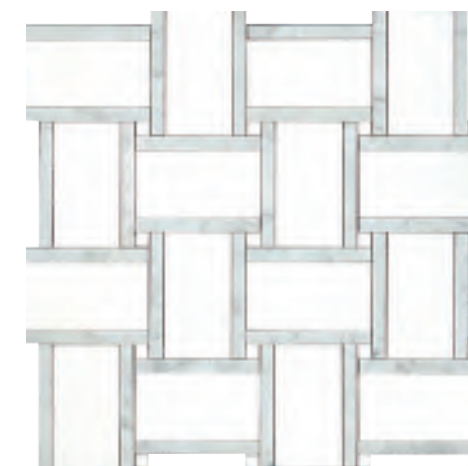

#### + info

Enmallado  
Meshed

Pavimento Interior  
Indoor Flooring

Revestimiento Interior  
Indoor Wall  
Covering

Revestimiento Duchas  
Shower Wall  
Covering

Brillo  
Gloss

Essential Braid Thassos  
30,8 cm x 30,8 cm x 1 cm  
12 1/8" x 12 1/8" x 3/8"