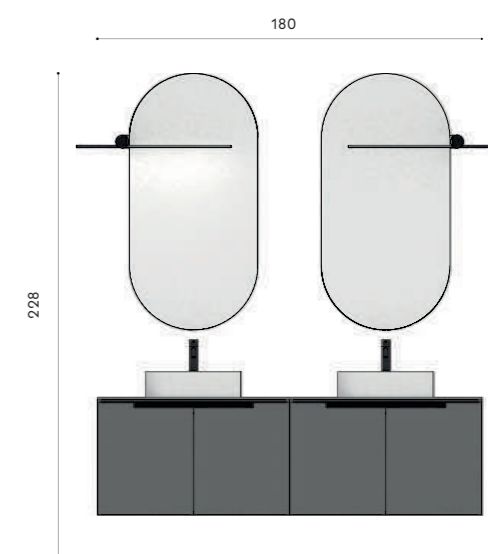

Composition PF_008

Struttura:
W 90 + 90 cm
D 46 cm
H 54 + 1,2 cm
Laccato Grigio Pietra opaco

Fascia sottolavabo:
Nero opaco

Top:
Purefeel colore Grigio pietra

Lavabo da appoggio Leaf:
Lightfeel bianco
H 12 cm

Miscelatore lavabo Stilo:
Nero spazzolato

Specchio Hugo:
W 110 cm – H 50 cm

Lampade Tetris sx e Tetris dx:
Nero

_Complementi
Poltrona Eleonor
Tavolo Medea