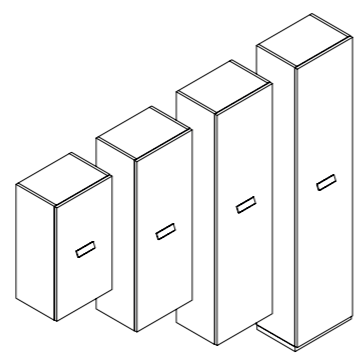

Wall-hung tall units
Colonne sospese

W 35/45/70/90 cm
D 25/35 cm

HANDLES / MANIGLIE

Available in 2 finishes: black or bronze / Disponibili in 2 finiture: nero e bronzo

"ALU" WALL-HUNG TALL UNITS WITH DOORS IN BLACK ALUMINIUM FRAME / COLONNE "ALU" CON ANTA TELAIO IN ALLUMINIO NERO - H 80/120/162 /196* CM