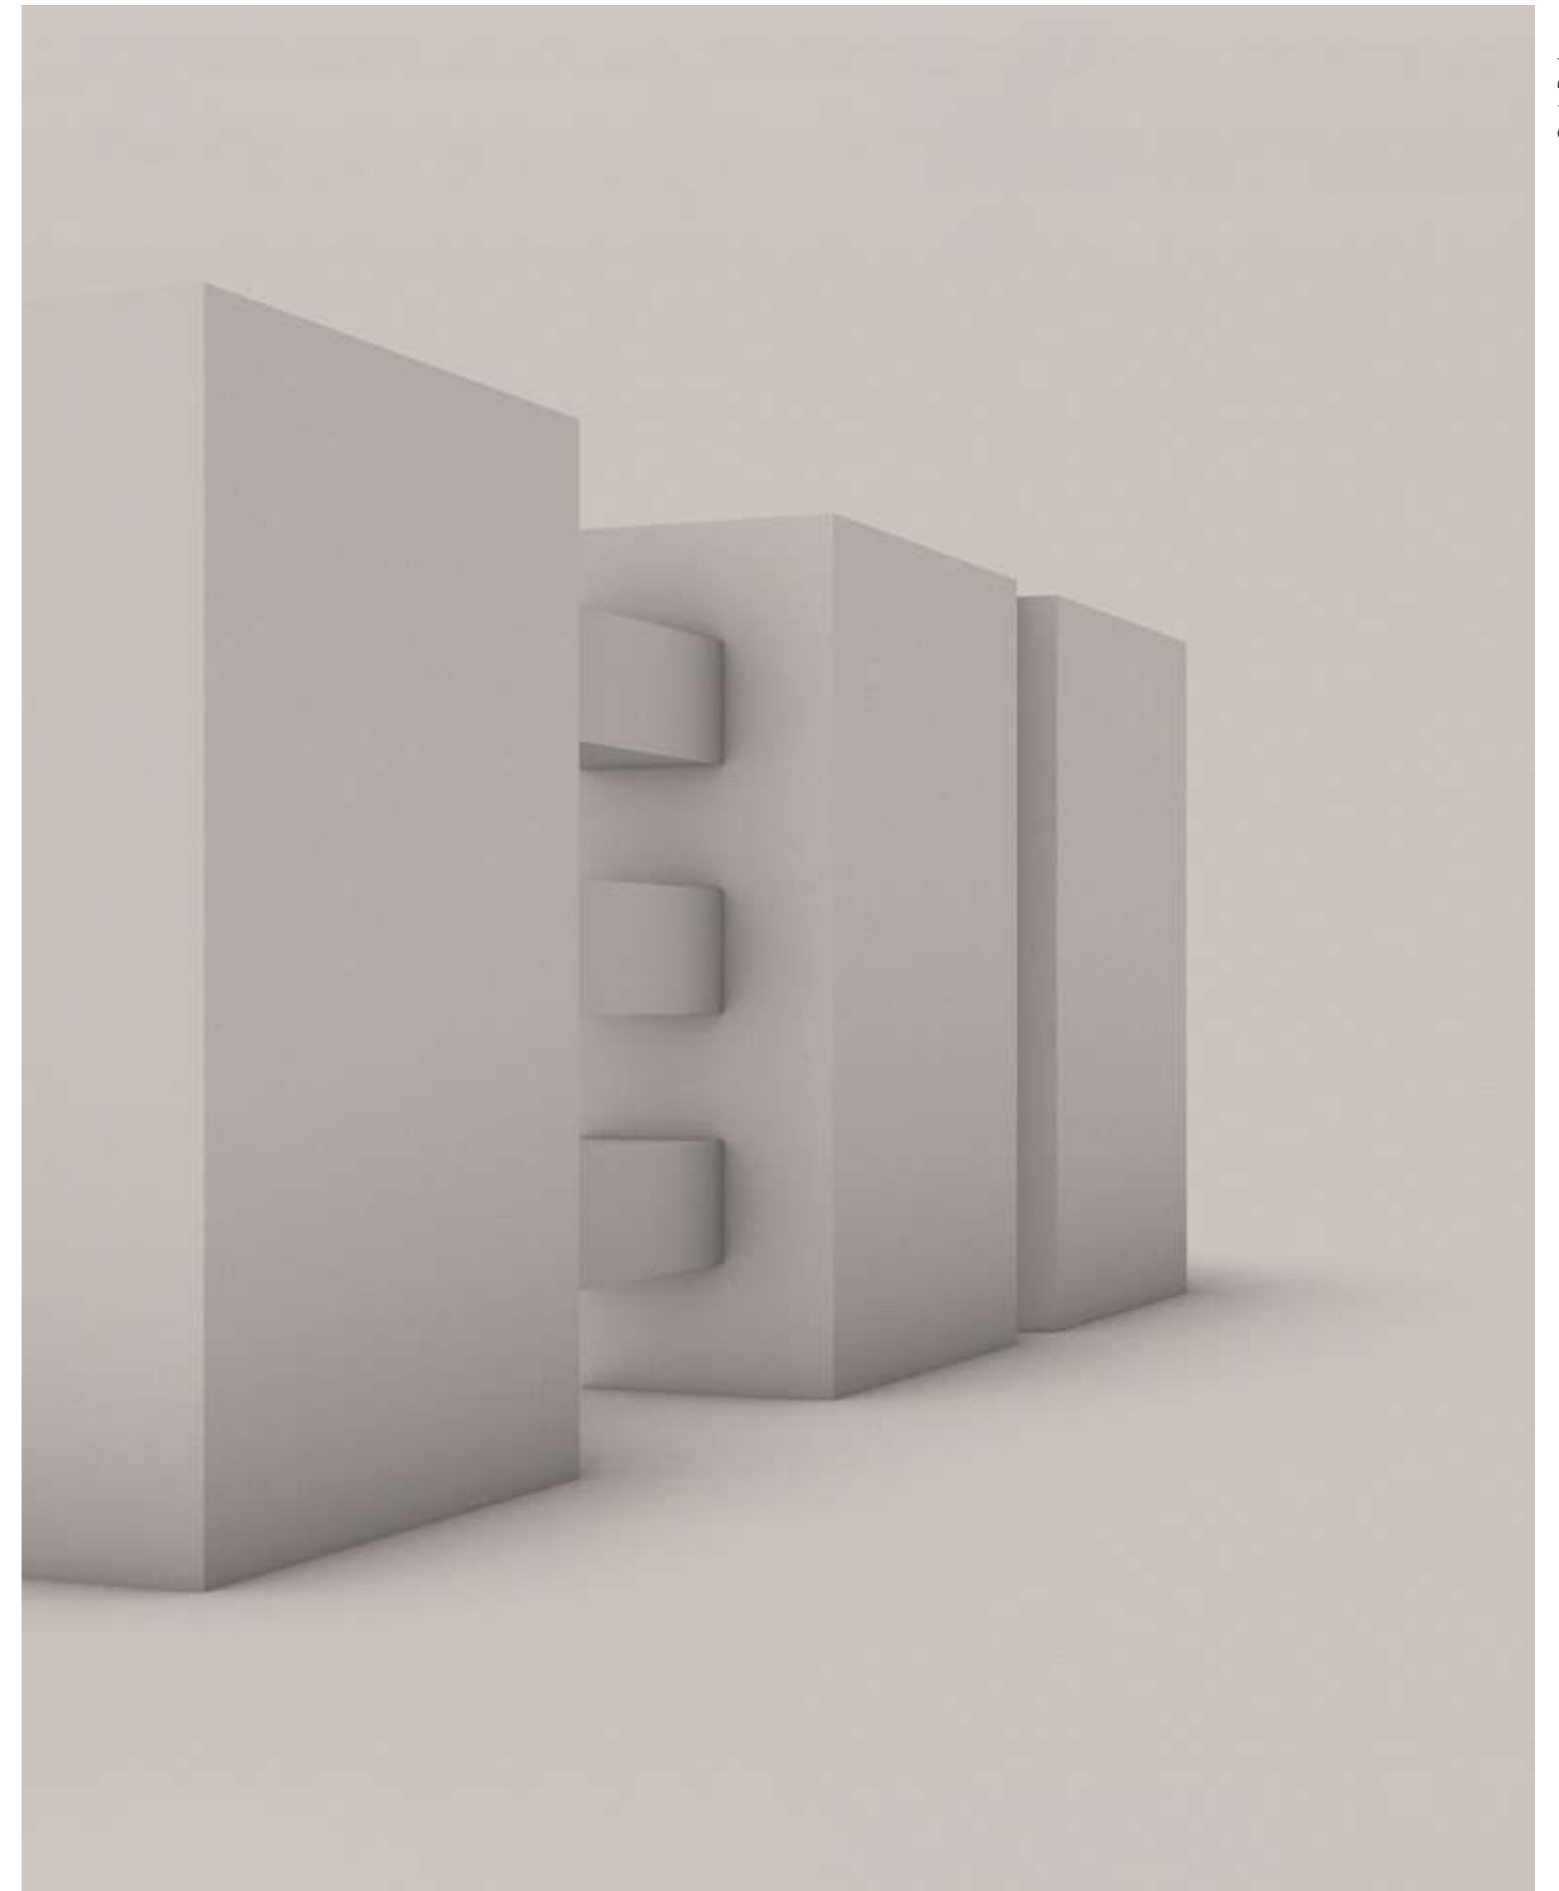

Lampada Lume:
 Nero

PROFILO_011

AVANA - HEAT TREATED OAK

The rectangular CHARLES mirror complete with perimeter shelves in Heat Treated Oak features LED lighting and a touch switch with on/off dimmer function. Also shown are CUBE tall units with integrated LED and push-pull opening, MAX tall units with cantilevered doors and bespoke RIGA boiserie in matt Havana lacquered finish embellished with black aluminium shelves.