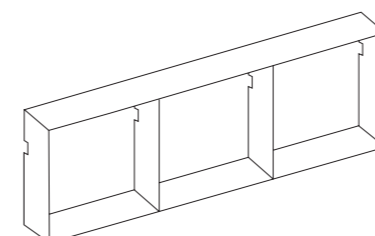

Wall unit with 3 open compartments
Pensile con 3 vani a giorno

W 120
H 40 cm
D 15 cm

Vertical wall unit with 3 open compartments
Pensile verticale con 3 vani a giorno

W 30/45/60/90 cm
H 76 cm
D 15 cm