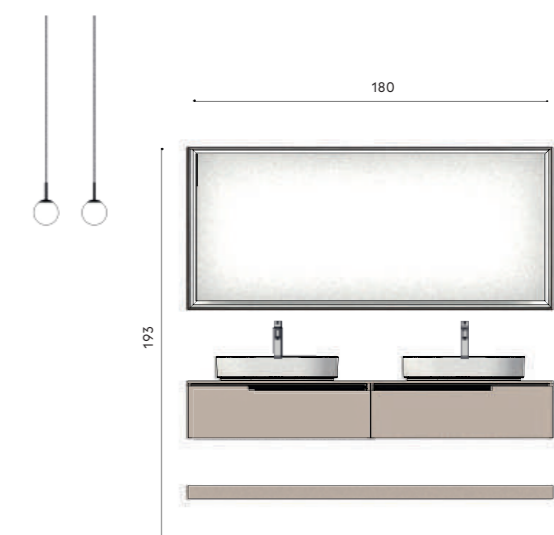

Composizione PF_ 011

Struttura:
W 90 + 90 cm
D 51,5 cm
H 6,4 + 27 + 1,2 + 12 cm
Laccato Avana opaco

Fascia sottolavabo:
Nero opaco

Top:
Vetro satinato laccato avana

Lavabo in appoggio Sarah: Ceramica
bianca opaca
H 12 cm

Miscelatore lavabo Stilo:
Acciaio spazzolato

Specchio Charles:
W 180 cm – H 80 cm

Lampade Lume:
Nero

Colonne Cube:
Heat Treated Oak
W 45 cm – H 162 cm

Colonne Max:
Heat Treated Oak
W 45 cm – H 162 cm

Boiserie Riga:
Laccato Avana opaco con mensole in
alluminio nero

_Variante
Lavabo in appoggio Volcano: Lightfeel
colore fango

_Complementi
Pouf Otto