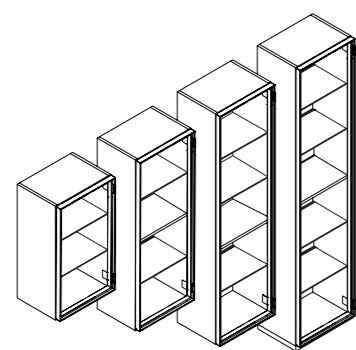

Wall-hung tall units
Colonne sospese

W 35/45/70/90 cm
D 25/35 cm

"MAX " WALL-HUNG TALL UNITS WITH CANTILEVER DOOR / COLONNE "MAX" CON ANTA A SBALZO - H 80/120/162 /196* CM