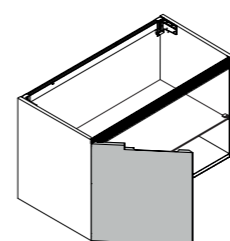

Wall mounted vanity unit with 2 doors
Base portlavabo sospesa con 2 ante
W 70/90 cm
D 38/46/51,5 cm