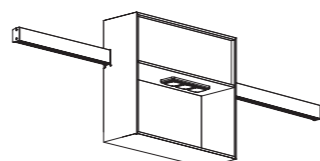

Box with electric socket and USB
Elemento con presa elettrica e USB
W 45 X H 40 X D 15 cm

2 SCHUKO
2 USB

LINE accessories collections

Accessori LINE