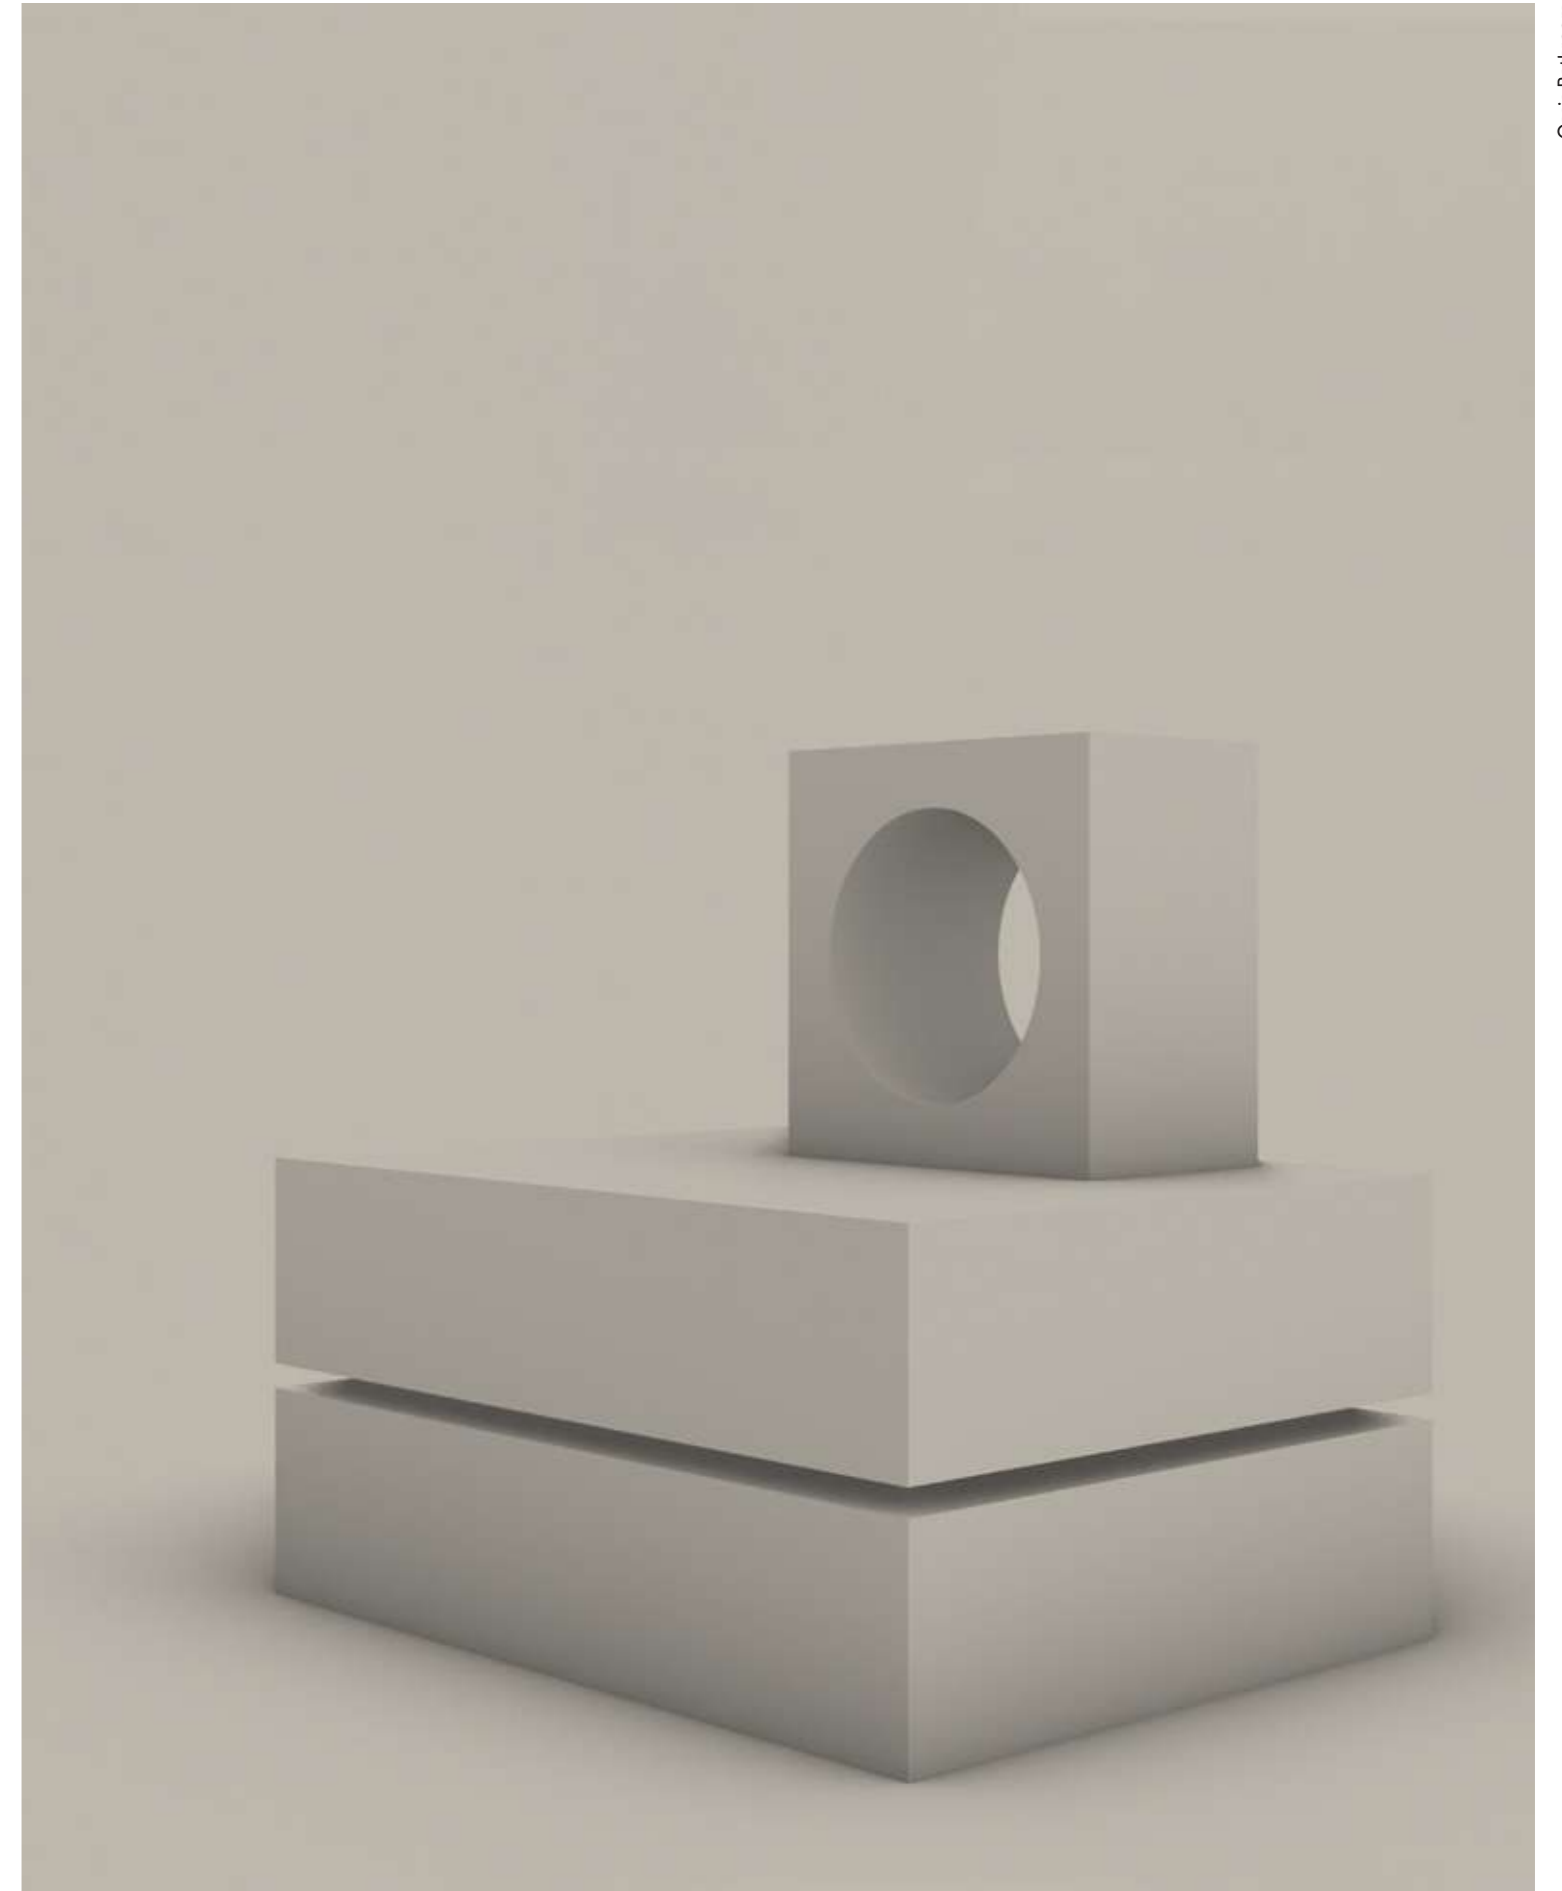

_Complementi
 Poltrona Eleonor
 Tavolo Medea

PROFILO_009

PROSECCO - CAFFÈ

The ROMA mirror complete with LED backlighting is composed of an external panel and a perimeter in smoked mirror, bringing to the composition a touch of refinement and elegance.