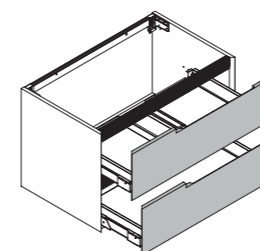

WALL MOUNTED ELEMENTS / MOBILI SOSPESI - H 54 CM

Wall mounted vanity unit with 2 drawers
Base portlavabo sospesa con 2 cassetti
W 60/70/80/90/105/120 cm
D 38/46/51,5 cm