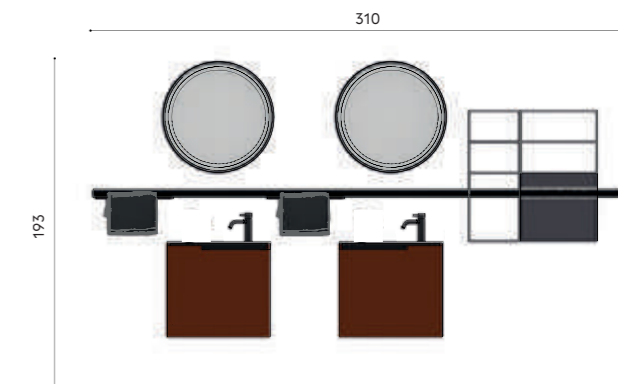

Composizione PF_004

Struttura:
W 60 cm
D 38 cm
H 54 + 1,2 cm
Laccato ruggine opaco

Fascia sottolavabo:
Nero opaco

Top con vasca integrata Tray:
Purefeel colore Nero lavagna

Miscelatore lavabo Stilo:
Nero spazzolato

Specchio Dream:
Ø 65 cm

Moduli e accessori barra Line:
Nero spazzolato con anta
in vetro Stop Sol
W 30 + 45 cm – H 76 cm

Vasca Rigel:
Purefeel bianco

Colonna miscelatore vasca da terra:
Nero spazzolato

_Variante
Struttura:
Laccato Green
Barra e moduli Line:
Nero spazzolato con anta in vetro
Stop Sol
W 90 cm – H 40 cm