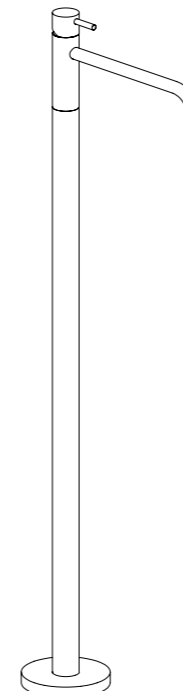

STILO TAPS COLLECTION / RUBINETTERIA STILO

Freestanding single lever mixer for washbasin
Miscelatore lavabo da terra