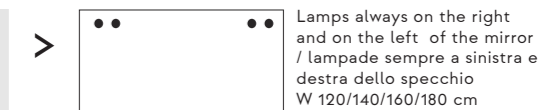

Lamps always on the right and on the left of the mirror / lampade sempre a sinistra e destra dello specchio
W 120/140/160/180 cm