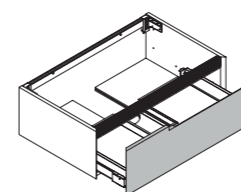

LEFT UNIT / base sinistra

CENTRAL UNIT / base centrale

RIGHT UNIT / base destra

DOUBLE UNIT / composizione 2 moduli

TRIPLE UNIT / composizione 3 moduli

WALL MOUNTED ELEMENTS / MOBILI SOSPESI - H 27 CM

Wall mounted vanity unit with 1 drawer
Base portlavabo sospesa con 1 cassetto
W 60/70/80/90/105/120 cm
D 38/46/51,5 cm