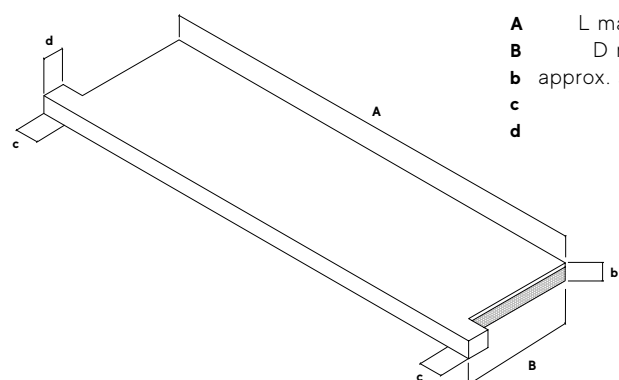

Scalino Ang. Matte Sensitech ✓
33x33 cm - 13"x13"

Elemento L Grip Sensitech
33x120 cm - 13"x47¹/₄"

Corner ± 6 mm ✓
1x120 cm - 3³/₈"x47¹/₄"

Battiscopa Sagomato Sx/Dx Matte Sensitech ✓
7,2x30 cm - 2⁷/₈"x11³/₄"

Corner A.E. ± 6 mm ✓
1x1 cm - 3³/₈"x3³/₈"

✓ These parts are supplied to order / I pezzi sono disponibili su ordinazione

Outdoor trim tiles ± 20 mm

Round Outdoor Sensitech SP * ♦ ✓
33x120 cm - 13"x47¹/₄"
30x60 cm - 11³/₄"x23⁵/₈"

Elemento L Outdoor Sensitech SP * ♦ ✓
33x120 cm - 13"x47¹/₄"

Bordo Piscina Outdoor Sensitech * ♦ ✓
30x60 cm - 11³/₄"x23⁵/₈"

Gradino Round Outdoor Sensitech * ♦ ✓
30x60 cm - 11³/₄"x23⁵/₈"

Griglia Outdoor Sensitech * ♦ ✓
15x60 cm - 5⁷/₈"x23⁵/₈"
20x60 cm - 7⁷/₈"x23⁵/₈"

Smussato Outdoor Sensitech SP * ✓
30x60 cm - 11³/₄"x23⁵/₈"

Alzata Outdoor Sensitech SP * ✓
20x120 cm - 7⁷/₈"x47¹/₄"

Curve Outdoor Sensitech SP * ✓
60x60 cm - 23⁵/₈"x23⁵/₈"

* Available in / Disponibile in White, Ash, Pearl, Grey
✓ These parts are supplied to order / I pezzi sono disponibili su ordinazione
♦ Right-left angular elements are available / Sono disponibili gli elementi angolari dx/sx

Outdoor Porcelain tiles ± 20 mm

Windowsill / Threshold

Davanzale / Soglia

Reinforcement: expanded continuous panel
Rinforzo: pannello continuo espanso

Thermal conductivity of the insulation
Conducibilità termica dell'isolante 0,0323

Insulating and waterproof system
Sistema coibente e impermeabile

A L max 300 cm - 118¹/₈"
B D max 50 cm - 19⁵/₈"
b approx. 3-4 cm - 1¹/₈"-1⁵/₈"
c L1 0-5 cm - 0"-2"
d 4 cm - 1⁵/₈"

Sensitech

SAFE. SOFT. SMART.

INDOOR & OUTDOOR CONTINUITY

SOFT TO THE TOUCH

EXTREMELY SAFE

HYGIENIC AND EASY TO CLEAN

LONG-LASTING QUALITIES