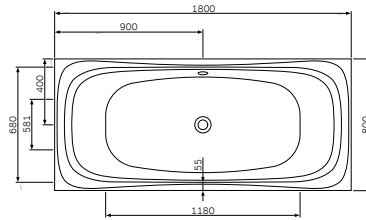

Sensation

Acrylic bathtubs

Acrylic bathtub
170 x 75 cm
Capacity 225 l
W30A-170-075W-A