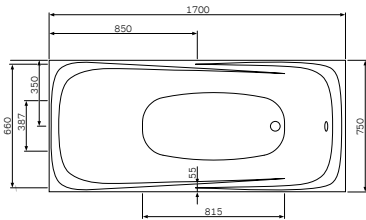

Sensation

Acrylic bathtubs

Acrylic bathtub
170 x 75 cm
Capacity 225 l
W30A-170-075W-A