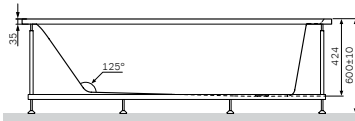

Inspire V2.0

Acrylic bathtubs