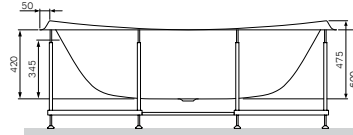

Sensation

Acrylic bathtubs

Acrylic bathtub
170 x 75 cm
Capacity 225 l
W30A-170-075W-A