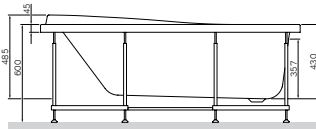

Like

Acrylic bathtubs