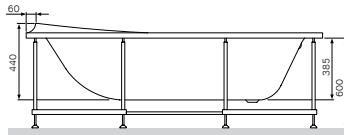

Sensation

Acrylic bathtubs

Acrylic bathtub
170 x 75 cm
Capacity 225 l
W30A-170-075W-A