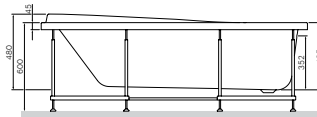

108

109

The product is available with hydromassage version
 *The product is available in right and left versions

Like

Acrylic bathtubs

Acrylic bathtub
150x70 cm
Capacity 177 l
W80A-150-070W-A

Acrylic bathtub
170x70 cm
Capacity 206 l
W80A-170-070W-A